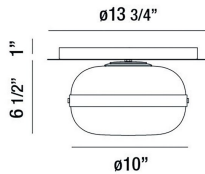

Options Available

ITEM NO.	FINISH	SHADE
37086-015	ANCIENT BRASS	AMBER

TECHNICAL DETAILS

Canopy / Backplate Height	:	1"
Canopy / Backplate Dia.	:	13.75"

PROJECT INFORMATION

Job Name: Date: Type:

Comments: