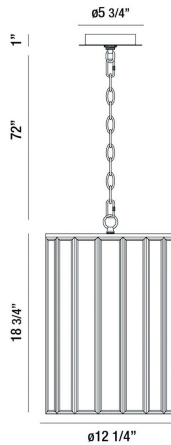

SAVILLE, 12" ROUND PENDANT

PRODUCT DETAILS

No.	:	37085-018
Product Color	:	BRASS
Product Material	:	METAL
Shade / Accent Colour	:	CLEAR
Shade / Accent Material	:	GLASS
Diameter	:	12.25"
Height	:	18.75"
Overall Height	:	91.75"
Weight	:	11lbs

LIGHT SOURCE DETAILS

Number of Bulbs	:	3
Light Source	:	Incandescent
Light Source Type	:	EDISON
Input Voltage	:	120V
Bulb Voltage	:	120V
Socket Type	:	E26
Wattage	:	60W
Total Wattage	:	13.5W
Bulb Included	:	Yes
Dimmable	:	No

Options Available

ITEM NO.	FINISH	SHADE
37085-018	BRASS	CLEAR

TECHNICAL DETAILS

Hanging Support Type	:	CHAIN
Hanging Support Length	:	72"
Canopy / Backplate Height	:	1"
Canopy / Backplate Dia.	:	5.75"
Location	:	DRY