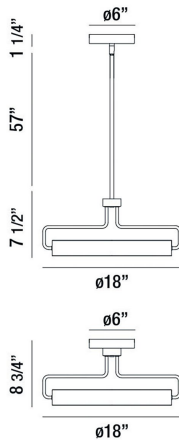

PEMBERTON, 18" ROUND PENDANT/SEMI FLUSHMOUNT

PRODUCT DETAILS

No.	:	37083-014
Product Color	:	ANTIQUÉ BRASS
Product Material	:	METAL
Shade / Accent Colour	:	BLACK
Shade / Accent Material	:	ACRYLIC
Diameter	:	18"
Height	:	7.5"
Overall Height	:	67.5"
Weight	:	5.9lbs

LIGHT SOURCE DETAILS

Light Source Type	:	INTEGRATED LED
Input Voltage	:	120V
Bulb Voltage	:	120V
Socket Type	:	LED
Total Wattage	:	23W
Total Lumen	:	1100lm
Kelvin	:	3000K
CRI	:	90+
Dimmable	:	Yes

Options Available

ITEM NO.	FINISH	SHADE
37083-014	ANTIQUÉ BRASS	BLACK
37083-020	SATIN NICKEL	BLACK

TECHNICAL DETAILS

Hanging Support Type	:	ROD
Hanging Support Length	:	57"
Canopy / Backplate Height	:	1.25"
Canopy / Backplate Dia.	:	6"
Title 24	:	Yes