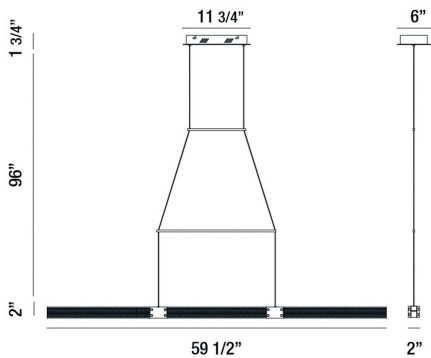

ADMIRAL, 60" LINEAR CHANDELIER

PRODUCT DETAILS

No.	:	37058-012
Product Color	:	MATTE BLACK/GOLD
Product Material	:	METAL
Shade / Accent Material	:	METAL
Length	:	59.5"
Width	:	2"
Height	:	2"
Overall Height	:	99.75"
Weight	:	9.2lbs

LIGHT SOURCE DETAILS

Light Source Type	:	INTEGRATED LED
Input Voltage	:	120V
Bulb Voltage	:	120V
Socket Type	:	LED
Total Wattage	:	29W
Total Lumen	:	1080lm
Kelvin	:	3000K
CRI	:	90
Dimmable	:	Yes

Options Available

ITEM NO.	FINISH	SHADE
37058-012	MATTE BLACK/GOLD	

TECHNICAL DETAILS

Hanging Support Type	:	WIRE
Hanging Support Length	:	96"
Canopy / Backplate Length	:	11.75"
Canopy / Backplate Height	:	1.75"
Canopy / Backplate Width	:	6"
Location	:	DRY
Approval	:	
Title 24	:	Yes