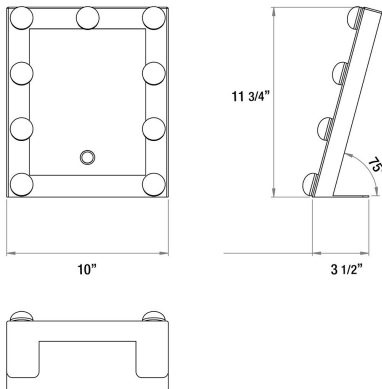

PROJECT INFORMATION

Job Name: Date: Type:

Comments: