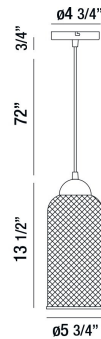

KENMORE, 6" ROUND PENDANT

PRODUCT DETAILS

No.	:	35943-026
Product Color	:	BLACK
Product Material	:	METAL
Shade / Accent Colour	:	GOLD
Shade / Accent Material	:	METAL WIRE
Diameter	:	5.75"
Height	:	13.5"
Overall Height	:	86.25"
Weight	:	2.2lbs

LIGHT SOURCE DETAILS

Light Source Type	:	INTEGRATED LED
Input Voltage	:	120V
Bulb Voltage	:	120V
Total Wattage	:	5W
Total Lumen	:	400lm
Kelvin	:	3000K
CRI	:	90+
Dimmable	:	Yes

Options Available

ITEM NO.	FINISH	SHADE
35943-013	BLACK	BLACK
35943-026	BLACK	GOLD

TECHNICAL DETAILS

Hanging Support Type	:	WIRE
Hanging Support Length	:	72"
Canopy / Backplate Height	:	0.75"
Canopy / Backplate Dia.	:	4.75"
Location	:	DRY
Approval	:	

PROJECT INFORMATION

 Job Name: Date: Type: