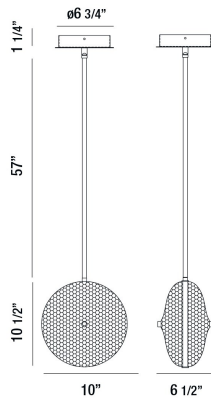

CALEDONIA, 10" ROUND PENDANT

PRODUCT DETAILS

No.	:	35913-023
Product Color	:	CHROME
Product Material	:	METAL
Shade / Accent Colour	:	PINK
Shade / Accent Material	:	HONEYCOMB GLASS
Length	:	10"
Width	:	6.5"
Height	:	68.25"
Weight	:	10.5lbs

LIGHT SOURCE DETAILS

Light Source Type	:	INTEGRATED LED
Input Voltage	:	120V
Bulb Voltage	:	24V
Total Wattage	:	10W
Total Lumen	:	800lm
Kelvin	:	4000K
CRI	:	80+
Dimmable	:	Yes

Options Available

ITEM NO.	FINISH	SHADE
35913-016	CHROME	CLEAR
35913-023	CHROME	PINK
35913-030	CHROME	BLUE
35913-047	CHROME	YELLOW
35913-054	CHROME	ORANGE

TECHNICAL DETAILS

Hanging Support Type	:	ROD
Hanging Support Length	:	57"
Rods Included	:	3"+6"+12"+18"+18"
Canopy / Backplate Height	:	1.25"
Canopy / Backplate Dia.	:	6.75"
Location	:	DRY
Approval	:	

PROJECT INFORMATION