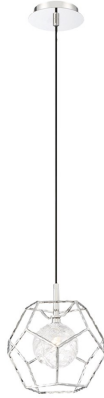

## NORWAY, 11" ROUND PENDANT

### PRODUCT DETAILS

No.	:	35902-010
Product Color	:	CHROME
Product Material	:	METAL
Shade / Accent Colour	:	CLEAR
Shade / Accent Material	:	HAND MADE ICE GLASS
Diameter	:	10.75"
Height	:	11"
Overall Height	:	84"
Weight	:	4.4lbs

### LIGHT SOURCE DETAILS

Light Source Type	:	INTEGRATED LED
Input Voltage	:	120V
Bulb Voltage	:	120V
Socket Type	:	G9
Total Wattage	:	5W
Total Lumen	:	250lm
Kelvin	:	3000K
CRI	:	80+
Dimmable	:	Yes

### Options Available

ITEM NO.	FINISH	SHADE
35902-010	CHROME	CLEAR