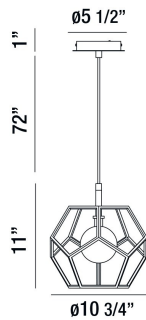

## NORWAY, 11" ROUND PENDANT

### PRODUCT DETAILS

No.	:	35902-010
Product Color	:	CHROME
Product Material	:	METAL
Shade / Accent Colour	:	CLEAR
Shade / Accent Material	:	HAND MADE ICE GLASS
Diameter	:	10.75"
Height	:	11"
Overall Height	:	84"
Weight	:	4.4lbs

### TECHNICAL DETAILS

Hanging Support Type	:	WIRE
Hanging Support Length	:	72"
Canopy / Backplate Height	:	1"
Canopy / Backplate Dia.	:	5.5"
Location	:	DRY
Approval	:	