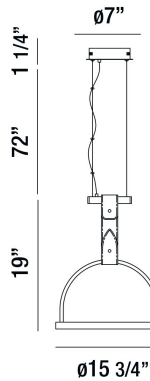

LAPPIN, 16" ROUND PENDANT

PRODUCT DETAILS

No.	:	35900-016
Product Color	:	CHROME
Product Material	:	METAL
Diameter	:	15.75"
Height	:	19"
Overall Height	:	92.25"
Weight	:	12.5lbs

LIGHT SOURCE DETAILS

Light Source Type	:	INTEGRATED LED
Input Voltage	:	120V
Bulb Voltage	:	120V
Total Wattage	:	36W
Total Lumen	:	2160lm
Kelvin	:	3000K
CRI	:	80+
Dimmable	:	Yes

Options Available

ITEM NO.	FINISH	SHADE
35900-016	CHROME	

TECHNICAL DETAILS

Hanging Support Type	:	AIRCRAFT CABLE
Hanging Support Length	:	72"
Canopy / Backplate Height	:	1.25"
Canopy / Backplate Dia.	:	7"
Location	:	DRY
Approval	:	