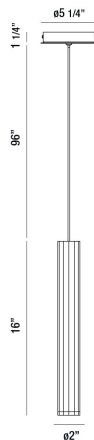

BALDWIN, 2" ROUND PENDANT

PRODUCT DETAILS

No.	:	35704-010
Product Color	:	WHITE
Product Material	:	METAL
Shade / Accent Colour	:	WHITE
Shade / Accent Material	:	ANODIZED ALUMINUM
Diameter	:	2"
Height	:	16"
Overall Height	:	113.25"
Weight	:	1.6lbs

LIGHT SOURCE DETAILS

Light Source Type	:	INTEGRATED LED
Input Voltage	:	120V
Bulb Voltage	:	120V
Total Wattage	:	4.3W
Total Lumen	:	255lm
Kelvin	:	3000K
CRI	:	90+
Dimmable	:	No

Options Available

ITEM NO.	FINISH	SHADE
35704-010	WHITE	WHITE
35704-027	BLACK	BLACK
35704-034	CHAMPAGNE	CHAMPAGNE
35704-041	GOLD	GOLD
35704-055	ALUMINUM	ALUMINUM

TECHNICAL DETAILS

Hanging Support Type	:	WIRE
Hanging Support Length	:	96"
Canopy / Backplate Height	:	1.25"
Canopy / Backplate Dia.	:	5.25"
Location	:	DRY
Approval	:	
Title 24	:	Yes

PROJECT INFORMATION