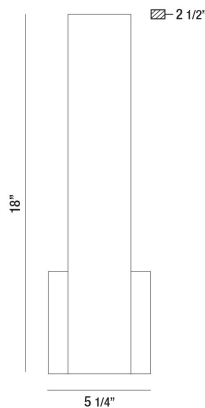

ANNETTE, WALL MOUNT

PRODUCT DETAILS

No.	:	35703-037
Product Color	:	CHAMPAGNE
Product Material	:	METAL
Shade / Accent Colour	:	WHITE
Shade / Accent Material	:	ACRYLIC
Width	:	5.25"
Height	:	18"
Ext	:	2.5"
Weight	:	2lbs

LIGHT SOURCE DETAILS

Light Source Type	:	INTEGRATED LED
Input Voltage	:	120V
Bulb Voltage	:	120V
Total Wattage	:	18W
Total Lumen	:	1320lm
Kelvin	:	3000K
CRI	:	90+
Dimmable	:	Yes

Options Available

ITEM NO.	FINISH	SHADE
35703-013	WHITE	WHITE
35703-020	BLACK	WHITE
35703-037	CHAMPAGNE	WHITE
35703-044	GOLD	WHITE
35703-051	ALUMINUM	WHITE

TECHNICAL DETAILS

Canopy / Backplate Length	:	5.25"
Canopy / Backplate Height	:	0.25"
Canopy / Backplate Width	:	5.25"
Mounting	:	Up
Location	:	DRY
Approval	:	

PROJECT INFORMATION

 Job Name: Date: Type:

 Comments: