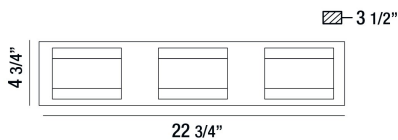

NELSON, 23" VANITY LIGHT

PRODUCT DETAILS

No.	:	35698-012
Product Color	:	CHROME
Product Material	:	METAL
Shade / Accent Colour	:	CLEAR
Shade / Accent Material	:	PRESSED GLASS
Width	:	22.75"
Height	:	4.75"
Ext	:	3.5"
Weight	:	7.7lbs

LIGHT SOURCE DETAILS

Light Source Type	:	INTEGRATED LED
Input Voltage	:	120V
Bulb Voltage	:	120V
Total Wattage	:	32W
Total Lumen	:	2560lm
Kelvin	:	3000K
CRI	:	90
Dimmable	:	Yes

Options Available

ITEM NO.	FINISH	SHADE
35698-012	CHROME	CLEAR

TECHNICAL DETAILS

Canopy / Backplate Length	:	22.75"
Canopy / Backplate Height	:	1.5"
Canopy / Backplate Width	:	4.75"
Location	:	DAMP
Approval	:	

PROJECT INFORMATION

 Job Name: Date: Type:

 Comments: