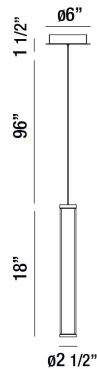

## SHAW, 3" ROUND PENDANT

### PRODUCT DETAILS

No.	:	35682-011
Product Color	:	CHROME
Product Material	:	METAL
Shade / Accent Colour	:	OPAL WHITE/CLEAR
Shade / Accent Material	:	ACRYLIC
Diameter	:	2.5"
Height	:	18"
Overall Height	:	115.5"
Weight	:	2.2lbs

### LIGHT SOURCE DETAILS

Light Source Type	:	INTEGRATED LED
Input Voltage	:	120V
Bulb Voltage	:	120V
Total Wattage	:	20W
Total Lumen	:	1600lm
Kelvin	:	3000K
CRI	:	90+
Dimmable	:	Yes

### TECHNICAL DETAILS

Hanging Support Type	:	WIRE
Hanging Support Length	:	96"
Canopy / Backplate Height	:	1.5"
Canopy / Backplate Dia.	:	6"
Location	:	DRY
Approval	:	