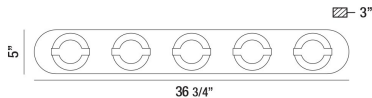

### PRODUCT DETAILS

No.	:	35666-011
Product Color	:	CHROME
Product Material	:	METAL
Shade / Accent Colour	:	FROSTED
Shade / Accent Material	:	ACRYLIC
Width	:	36.75"
Height	:	5"
Ext	:	3"
Weight	:	6.6lbs

### LIGHT SOURCE DETAILS

Light Source Type	:	INTEGRATED LED
Input Voltage	:	120V
Bulb Voltage	:	120V
Total Wattage	:	35W
Total Lumen	:	2800lm
Kelvin	:	3000K
CRI	:	90+
Dimmable	:	Yes

### TECHNICAL DETAILS

Canopy / Backplate Length	:	33.5"
Canopy / Backplate Height	:	1.25"
Canopy / Backplate Width	:	4.5"
Location	:	DAMP
Approval	:	