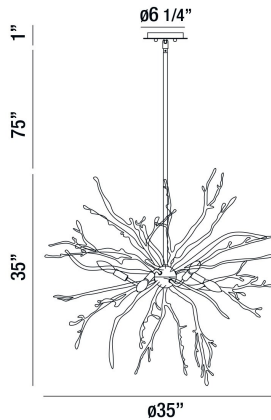

## ABERDEEN, 35" ROUND CHANDELIER

### PRODUCT DETAILS

No.	:	35639-015
Product Color	:	GOLD LEAF
Product Material	:	METAL
Shade / Accent Colour	:	GOLD
Shade / Accent Material	:	BRANCH ACCENTS
Diameter	:	35"
Height	:	35"
Overall Height	:	111"
Weight	:	31lbs

### LIGHT SOURCE DETAILS

Number of Bulbs	:	6
Light Source	:	Incandescent
Light Source Type	:	B10
Input Voltage	:	120V
Bulb Voltage	:	120V
Socket Type	:	E12
Wattage	:	60W
Total Wattage	:	360W
Bulb Included	:	No
Dimmable	:	Yes

### TECHNICAL DETAILS

Hanging Support Type	:	ROD
Hanging Support Length	:	75"
Rods Included	:	3"+6"+12"+18"+18"+18"
Canopy / Backplate Height	:	1"
Canopy / Backplate Dia.	:	6.25"
Location	:	DRY
Approval	:	