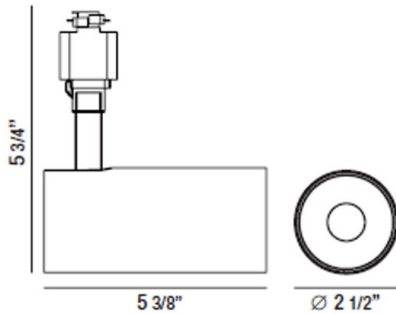

35456, LED 15W TRACK HEAD

PRODUCT DETAILS

No.	:	35456-30-02
Product Color	:	WHITE
Length	:	5.375"
Diameter	:	2.5"
Height	:	5.75"
Weight	:	1lbs

LIGHT SOURCE DETAILS

Light Source Type	:	INTEGRATED LED
Input Voltage	:	120V
Bulb Voltage	:	120V
Socket Type	:	LED
Total Wattage	:	15W
Total Lumen	:	1380lm
Kelvin	:	3000K
CRI	:	90
Dimmable	:	Yes

Options Available

ITEM NO.	FINISH	SHADE
35456-30-01	BLACK	
35456-30-02	WHITE	

TECHNICAL DETAILS

Title 24	:	Yes
Beam Angle	:	30

PROJECT INFORMATION

 Job Name: Date: Type:

 Comments: