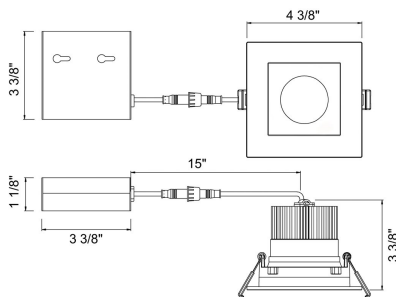

34898-30, 3.5-INCH SQUARE GIMBAL LED RECESSED, 12W

PRODUCT DETAILS

No.	:	34898-30-01
Product Color	:	BLACK
Length	:	4.5"
Width	:	4.5"
Height	:	2.875"

LIGHT SOURCE DETAILS

Light Source Type	:	INTEGRATED LED
Input Voltage	:	120V
Bulb Voltage	:	120V
Socket Type	:	LED
Total Wattage	:	12W
Total Lumen	:	800lm
Kelvin	:	3000K
CRI	:	90
Dimmable	:	Yes

Options Available

ITEM NO.	FINISH	SHADE
34898-30-01	BLACK	
34898-30-02	WHITE	

TECHNICAL DETAILS

Location	:	DAMP
Approval	:	
Title 24	:	Yes
Beam Angle	:	40
Cut Hole Diameter	:	3.75"

PROJECT INFORMATION

 Job Name: Date: Type: