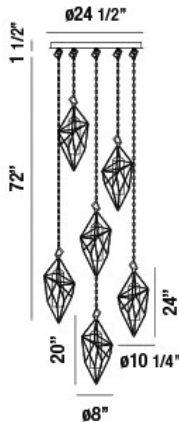

VERDINO, 25" ROUND CHANDELIER

PRODUCT DETAILS

No.	:	34041-017
Product Color	:	ROSE GOLD
Product Material	:	METAL
Shade / Accent Colour	:	CLEAR
Shade / Accent Material	:	TEXTURED GLASS
Diameter	:	24.5"
Height	:	24"
Overall Height	:	97.5"
Weight	:	57.2lbs

LIGHT SOURCE DETAILS

Light Source Type	:	INTEGRATED LED
Input Voltage	:	120V
Bulb Voltage	:	120V
Total Wattage	:	30W
Total Lumen	:	2400lm
Kelvin	:	4000K
CRI	:	90+
Dimmable	:	Yes

Options Available

ITEM NO.	FINISH	SHADE
34041-017	ROSE GOLD	CLEAR

TECHNICAL DETAILS

Hanging Support Type	:	CHAIN
Hanging Support Length	:	72"
Canopy / Backplate Height	:	1.5"
Canopy / Backplate Dia.	:	24.5"
Location	:	DRY
Approval	:	

PROJECT INFORMATION

 Job Name: Date: Type: