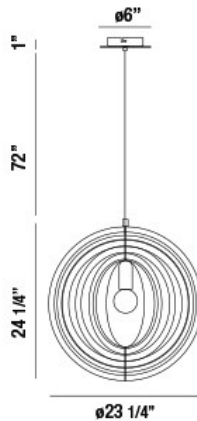

ABRUZZO, 23" ROUND PENDANT

PRODUCT DETAILS

No.	:	31872-017
Product Color	:	WEATHERED GREY
Product Material	:	METAL
Shade / Accent Colour	:	WEATHERED GREY
Shade / Accent Material	:	WOOD
Diameter	:	23.25"
Height	:	24.25"
Overall Height	:	97.25"
Weight	:	4.8lbs

LIGHT SOURCE DETAILS

Number of Bulbs	:	1
Light Source	:	Incandescent
Light Source Type	:	A19
Input Voltage	:	120V
Bulb Voltage	:	120V
Socket Type	:	E26
Wattage	:	60W
Total Wattage	:	60W
Bulb Included	:	No
Dimmable	:	Yes

Options Available

ITEM NO.	FINISH	SHADE
31872-010	WOOD	NATURAL WOOD
31872-017	WEATHERED GREY	WEATHERED GREY

TECHNICAL DETAILS

Hanging Support Type	:	WIRE
Hanging Support Length	:	72"
Canopy / Backplate Height	:	1"
Canopy / Backplate Dia.	:	6"
Location	:	DRY
Approval	:	