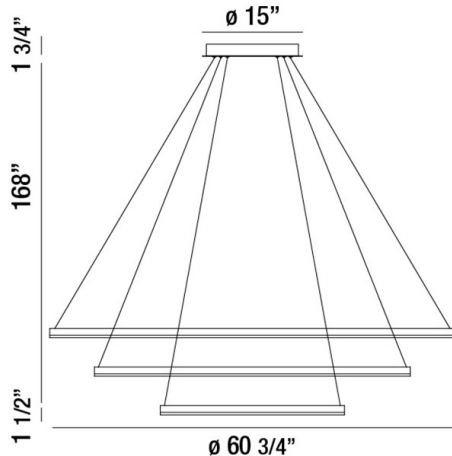

## SPUNTO, 61" ROUND CHANDELIER

### PRODUCT DETAILS

No.	:	31474-023
Product Color	:	MATTE BLACK
Product Material	:	METAL
Shade / Accent Colour	:	OPAL WHITE
Shade / Accent Material	:	ACRYLIC
Diameter	:	60.75"
Height	:	1.5"
Overall Height	:	171.25"
Weight	:	41.3lbs

### TECHNICAL DETAILS

Light Direction	:	Down
Hanging Support Type	:	AIRCRAFT CABLE
Hanging Support Length	:	168"
Canopy / Backplate Height	:	1.75"
Canopy / Backplate Dia.	:	15"
Adjustable Lamp Head	:	No
Location	:	DRY
Approval	:	