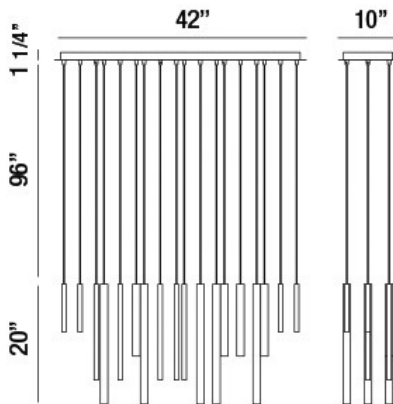

## SANTANA, 42" LINEAR CHANDELIER

### PRODUCT DETAILS

No.	:	31446-043
Product Color	:	BLACK
Product Material	:	METAL
Shade / Accent Colour	:	MULTI COLORS
Shade / Accent Material	:	METAL EXTRUDED TUBES
Length	:	42"
Width	:	10"
Height	:	20"
Overall Height	:	117.25"
Weight	:	26.6lbs

### TECHNICAL DETAILS

Light Direction	:	Down
Hanging Support Type	:	WIRE
Hanging Support Length	:	96"
Canopy / Backplate Length	:	42"
Canopy / Backplate Height	:	1.25"
Canopy / Backplate Width	:	10"
Adjustable Lamp Head	:	No
Location	:	DRY
Approval	:	
Title 24	:	Yes