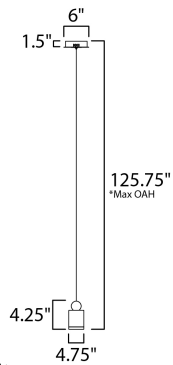

PRODUCT DESCRIPTION

These geometric pendants can be arranged at various heights to create both a sculptural and functional form. Housings of plated Gold in various shapes and sizes are topped with a round handle of Black and finished on the bottom with a Clear acrylic diffuser.

MEASUREMENTS

DIMENSION : 4.75" L x 4.75" W x 4.25" H
 MAX OAH : 125.75" OAH
 CANOPY : 6" W x 1.5" H x 6" L
 HANGING WEIGHT : 2.42 lb

LAMPING

INPUT VOLTAGE : 120V
 LUMENS : 504 Rated (450 Del.)
 BULB : 1 x 7.2W LED PCB Integrated , 7W Total
 BULB INCLUDED : (Integrated)
 DIMMABLE : Triac CL
 CRI : 80+ CRI
 COLOR_TEMP : 3000K

*max overall height

FINISHES OPTION

GLASS

Clear Acrylic 75

MATERIAL

Aluminum + Stainless Steel +Acrylic

RATINGS

cETLus
 Dry Location