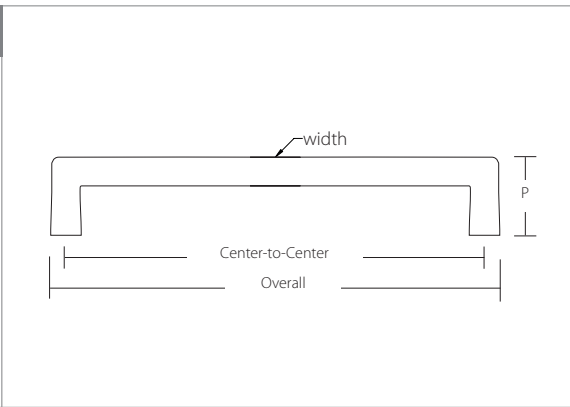

RUSTIC LIVING | **APPLIANCE PULLS**
Technical Specifications

EMTEK®
ASSA ABLOY

Product Code	C-to-C	Overall	Projection(P)	Width	Base
86349	12"	12 3/4"	2"	9/16"	13/16"
86350	18"	18 3/4"	2"	9/16"	13/16"