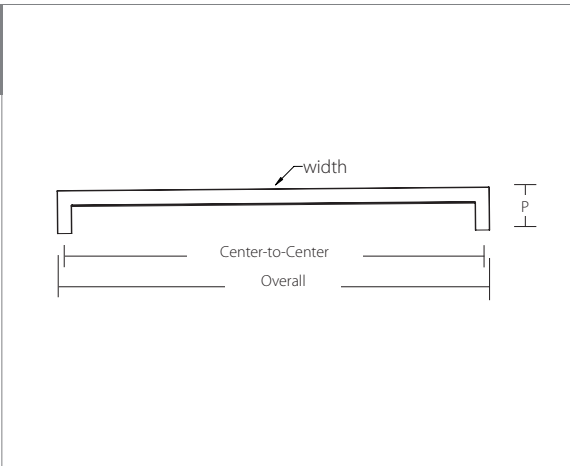

**BLYTHE APPLIANCE PULL**

Product Code	C-to-C	Overall	Projection(P)	Width	Base
86910	12"	12 1/2"	2"	13/16"	1"
86911	18"	18 1/2"	2"	13/16"	1"

**SPINDLE APPLIANCE PULL**

Product Code	C-to-C	Overall	Projection(P)	Width	Base
86343	12"	14 1/2"	2 1/8"	3/4"	15/16"
86344	18"	20 1/2"	2 1/8"	3/4"	15/16"

**WESTWOOD APPLIANCE PULL**

Product Code	C-to-C	Overall	Projection(P)	Width	Base
86912	12"	12 1/2"	2"	3/4"	1"
86913	18"	18 1/2"	2 1/8"	13/16"	1 1/16"

*RUSTIC LIVING* | **APPLIANCE PULLS**  
 Technical Specifications

**EMTEK®**  
**ASSA ABLOY**

Product Code	C-to-C	Overall	Projection(P)	Width	Base
86349	12"	12 3/4"	2"	9/16"	13/16"
86350	18"	18 3/4"	2"	9/16"	13/16"

Product Code	C-to-C	Overall	Projection(P)	Width	Base
86674	12"	12 5/8"	1 3/4"	5/8"	5/8"
86675	18"	18 5/8"	1 3/4"	5/8"	5/8"

*EUROPEAN TRADITION* | **APPLIANCE PULLS**  
 Technical Specifications

Product Code	C-to-C	Overall	Projection(P)	Width	Base
86347	12"	12 7/8"	2"	1"	1"
86348	18"	18 7/8"	2"	1"	1"