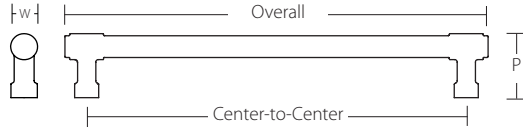

**KEATON APPLIANCE PULL**

Product Code	C-to-C	Overall	Projection(P)	Width	Base
86721	12"	12 1/2"	1 3/4"	1"	1/2" x 1"
86722	18"	18 1/2"	1 3/4"	1"	1/2" x 1"

**WARWICK APPLIANCE PULL**

Product Code	C-to-C	Overall	Projection(P)	Width(W)	Base
86711	12"	12 1/2"	1 3/4"	1/2"	1/2"
86712	18"	18 1/2"	1 3/4"	1/2"	1/2"

**INDUSTRIAL MODERN  
 APPLIANCE PULL**

Product Code	C-to-C	Overall	Projection(P)	Width(W)	Base
86693	12"	13 3/8"	1 7/8"	3/4"	3/4"
86694	18"	19 3/8"	1 7/8"	3/4"	3/4"

**ALEXANDER APPLIANCE PULL**

Product Code	C-to-C	Overall	Projection(P)	Width	Base
86442	12"	13"	2"	1/2"	1"
86443	18"	19"	2"	1/2"	1"

**BLYTHE APPLIANCE PULL**

Product Code	C-to-C	Overall	Projection(P)	Width	Base
86910	12"	12 1/2"	2"	13/16"	1"
86911	18"	18 1/2"	2"	13/16"	1"

**SPINDLE APPLIANCE PULL**

Product Code	C-to-C	Overall	Projection(P)	Width	Base
86343	12"	14 1/2"	2 1/8"	3/4"	15/16"
86344	18"	20 1/2"	2 1/8"	3/4"	15/16"

*EUROPEAN TRADITION* | **APPLIANCE PULLS**  
 Technical Specifications

Product Code	C-to-C	Overall	Projection(P)	Width	Base
86347	12"	12 7/8"	2"	1"	1"
86348	18"	18 7/8"	2"	1"	1"