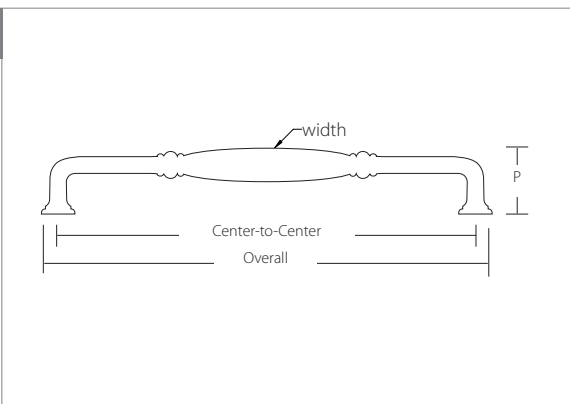

**BLYTHE APPLIANCE PULL**

Product Code	C-to-C	Overall	Projection(P)	Width	Base
86910	12"	12 1/2"	2"	13/16"	1"
86911	18"	18 1/2"	2"	13/16"	1"

**SPINDLE APPLIANCE PULL**

Product Code	C-to-C	Overall	Projection(P)	Width	Base
86343	12"	14 1/2"	2 1/8"	3/4"	15/16"
86344	18"	20 1/2"	2 1/8"	3/4"	15/16"

**WESTWOOD APPLIANCE PULL**

Product Code	C-to-C	Overall	Projection(P)	Width	Base
86912	12"	12 1/2"	2"	3/4"	1"
86913	18"	18 1/2"	2 1/8"	13/16"	1 1/16"

*RUSTIC LIVING* | **APPLIANCE PULLS**  
 Technical Specifications

**EMTEK®**  
**ASSA ABLOY**

Product Code	C-to-C	Overall	Projection(P)	Width	Base
86349	12"	12 3/4"	2"	9/16"	13/16"
86350	18"	18 3/4"	2"	9/16"	13/16"

Product Code	C-to-C	Overall	Projection(P)	Width	Base
86674	12"	12 5/8"	1 3/4"	5/8"	5/8"
86675	18"	18 5/8"	1 3/4"	5/8"	5/8"

*EUROPEAN TRADITION* | **APPLIANCE PULLS**  
 Technical Specifications

Product Code	C-to-C	Overall	Projection(P)	Width	Base
86347	12"	12 7/8"	2"	1"	1"
86348	18"	18 7/8"	2"	1"	1"