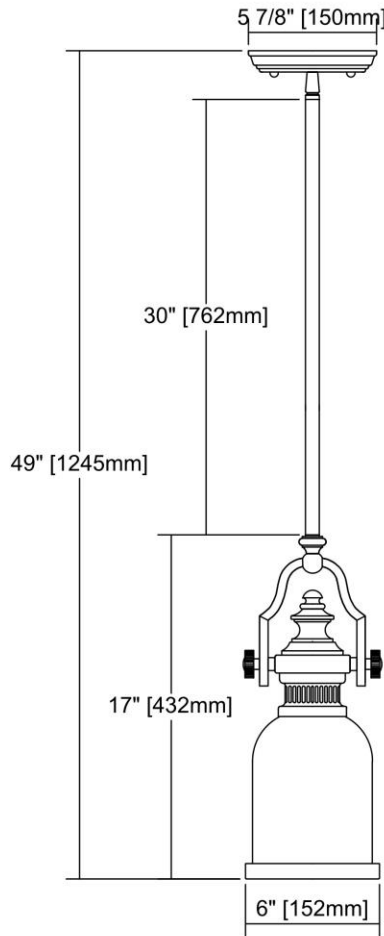

ITEM #:	66534-1
UPC	748119101453
Description	Chadwick 1-Light Mini Pendant in Weathered Zinc with Mercury Glass
Finish	Weathered Zinc
Materials	Glass, Metal
Brand	ELK Lighting
Collection	Chadwick
Category	Indoor Lighting
Type	Mini Pendant

ITEM DIMENSIONS				RATINGS & SPECIFICATIONS				
Width	6 inches			Safety Rating	UL		Certification	N/A
Depth	6 inches			ADA Compliant	N/A		Voltage	N/A
Height	17 inches			BULBS / SOCKETS				
Weight	5 pounds			Quantity	1	Wattage	100 watts	
ADDITIONAL DIMENSIONS				Included	No		Type	A19 (E26 Medium Base)
Backplate / Canopy	6x6			Other	N/A			
HCWO	N/A			CHAIN / CORD INFORMATION				
Min. Extension	N/A			Chain	N/A		Cord	N/A
Max. Extension	N/A			SHADE / GLASS DETAILS				
OVERALL HEIGHT				Shade/Glass Description	Mercury Glass			
Min.	N/A	Max.	N/A					
EXTENSION ROD(S)				Width	N/A		Height	N/A
N/A				Width at Top	N/A		Width at Bottom	N/A