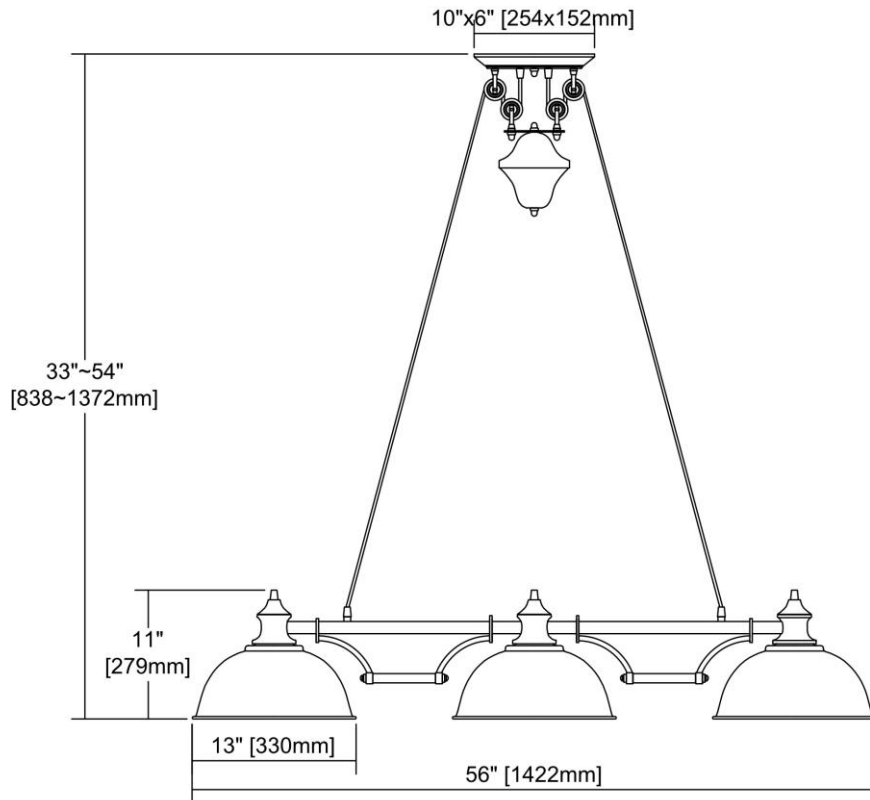

ITEM DIMENSIONS				RATINGS & SPECIFICATIONS				
Width	56 inches			Safety Rating	UL		Certification	N/A
Depth	13 inches			ADA Compliant	N/A		Voltage	N/A
Height	33 inches			BULBS / SOCKETS				
Weight	24 pounds			Quantity	3		Wattage	100 watts
ADDITIONAL DIMENSIONS				Included	No		Type	A19 (E26 Medium Base)
Backplate / Canopy	10x6			Other	N/A			
HCWO	N/A			CHAIN / CORD INFORMATION				
Min. Extension	N/A			Chain	N/A		Cord	N/A
Max. Extension	N/A			SHADE / GLASS DETAILS				
OVERALL HEIGHT				Shade/Glass Description	Matching Metal Shade			
Min.	N/A		Max.	N/A				
EXTENSION ROD(S)				Width	N/A		Height	N/A
N/A				Width at Top	N/A		Width at Bottom	N/A