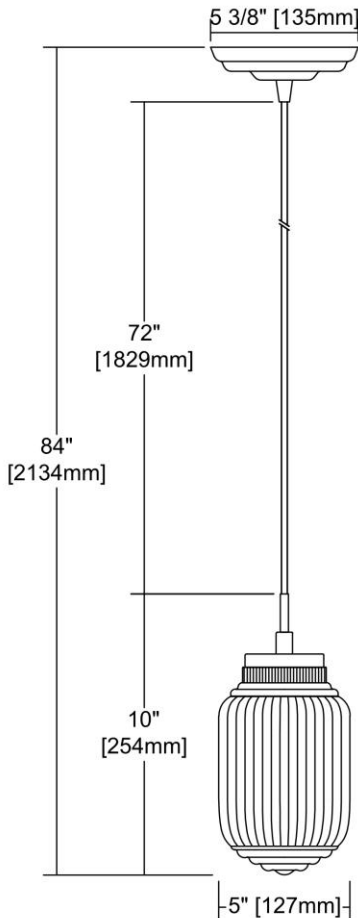


	ITEM #:	56662/1
	UPC	748119130057
	Description	Dubois 1-Light Mini Pendant in Polished Chrome with Clear Ribbed Glass
	Finish	Polished Chrome
	Materials	Glass, Metal
	Brand	ELK Lighting
	Collection	Dubois
	Category	Indoor Lighting
	Type	Mini Pendant

ITEM DIMENSIONS				RATINGS & SPECIFICATIONS				
Width	5 inches			Safety Rating	N/A		Certification	N/A
Depth	5 inches			ADA Compliant	N/A		Voltage	N/A
Height	10 inches			BULBS / SOCKETS				
Weight	2 pounds			Quantity	1	Wattage	60 watts	
ADDITIONAL DIMENSIONS				Included	No		Type	B11 (E12 Candelabra Base)
Backplate / Canopy	5x5			Other	N/A			
HCWO	N/A			CHAIN / CORD INFORMATION				
Min. Extension	N/A			Chain	N/A		Cord	N/A
Max. Extension	N/A			SHADE / GLASS DETAILS				
OVERALL HEIGHT				Shade/Glass Description	Clear Ribbed Glass			
Min.	N/A		Max.	N/A				
EXTENSION ROD(S)				Width	N/A		Height	N/A
N/A				Width at Top	N/A		Width at Bottom	N/A