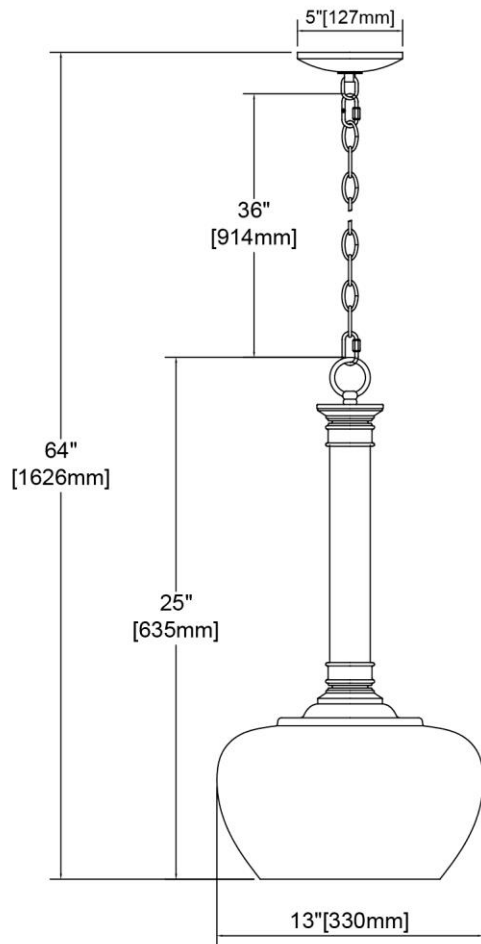

	ITEM #:	46845/1
	UPC	748119139432
	Description	Glasgow 1-Light Pendant in Polished Chrome with Clear Glass
	Finish	Polished Chrome
	Materials	Glass, Steel
	Brand	ELK Lighting
	Collection	Glasgow
	Category	Indoor Lighting
	Type	Pendant

ITEM DIMENSIONS				RATINGS & SPECIFICATIONS				
Width	13 inches			Safety Rating	ETL		Certification	Dry locations
Depth	13 inches			ADA Compliant	N/A		Voltage	120 volts
Height	25 inches			BULBS / SOCKETS				
Weight	5 pounds			Quantity	1	Wattage	60 watts	
ADDITIONAL DIMENSIONS				Included	No	Type	A19 (E26 Medium Base)	
Backplate / Canopy	5 diameter			Other	N/A			
HCWO	N/A			CHAIN / CORD INFORMATION				
Min. Extension	N/A			Chain	36 inches	Cord	72 inches - Clear	
Max. Extension	N/A			SHADE / GLASS DETAILS				
OVERALL HEIGHT				Shade/Glass Description	Clear Glass			
Min.	29 inches	Max.	64 inches					
EXTENSION ROD(S)				Width	13 inches		Height	9 inches
N/A				Width at Top	N/A		Width at Bottom	N/A