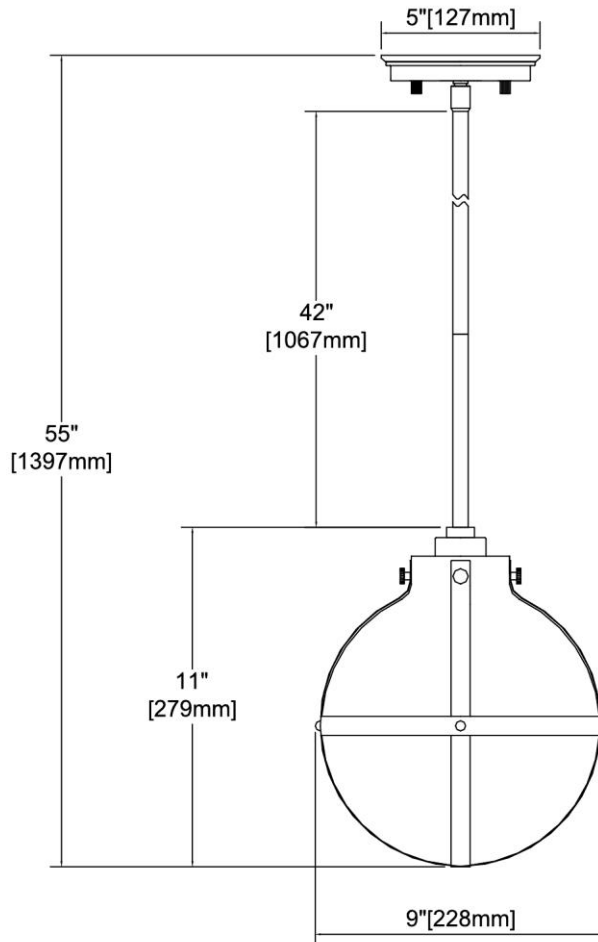

<b>ITEM #:</b>	46433/1
<b>UPC</b>	748119133713
<b>Description</b>	Cusp 1-Light Mini Pendant in Oil Rubbed Bronze with Clear Glass
<b>Finish</b>	Oil Rubbed Bronze
<b>Materials</b>	Glass, Steel
<b>Brand</b>	ELK Lighting
<b>Collection</b>	Cusp
<b>Category</b>	Indoor Lighting
<b>Type</b>	Mini Pendant

ITEM DIMENSIONS				RATINGS & SPECIFICATIONS				
<b>Width</b>	9 inches			<b>Safety Rating</b>	ETL		<b>Certification</b>	Dry locations
<b>Depth</b>	9 inches			<b>ADA Compliant</b>	N/A		<b>Voltage</b>	120
<b>Height</b>	11 inches			<b>BULBS / SOCKETS</b>				
<b>Weight</b>	3 pounds			<b>Quantity</b>	1	<b>Wattage</b>	60 watts	
<b>ADDITIONAL DIMENSIONS</b>				<b>Included</b>	No	<b>Type</b>	A19 (E26 Medium Base)	
<b>Backplate / Canopy</b>	5 diameter			<b>Other</b>	N/A			
<b>HCWO</b>	N/A			<b>CHAIN / CORD INFORMATION</b>				
<b>Min. Extension</b>	N/A			<b>Chain</b>	N/A	<b>Cord</b>	72 inches	
<b>Max. Extension</b>	N/A			<b>SHADE / GLASS DETAILS</b>				
<b>OVERALL HEIGHT</b>				<b>Shade/Glass Description</b>	Clear glass			
<b>Min.</b>	19 inches	<b>Max.</b>	55 inches					
<b>EXTENSION ROD(S)</b>				<b>Width</b>	9 inches		<b>Height</b>	10 inches
Rods: 1-6, 3-12				<b>Width at Top</b>	N/A		<b>Width at Bottom</b>	N/A