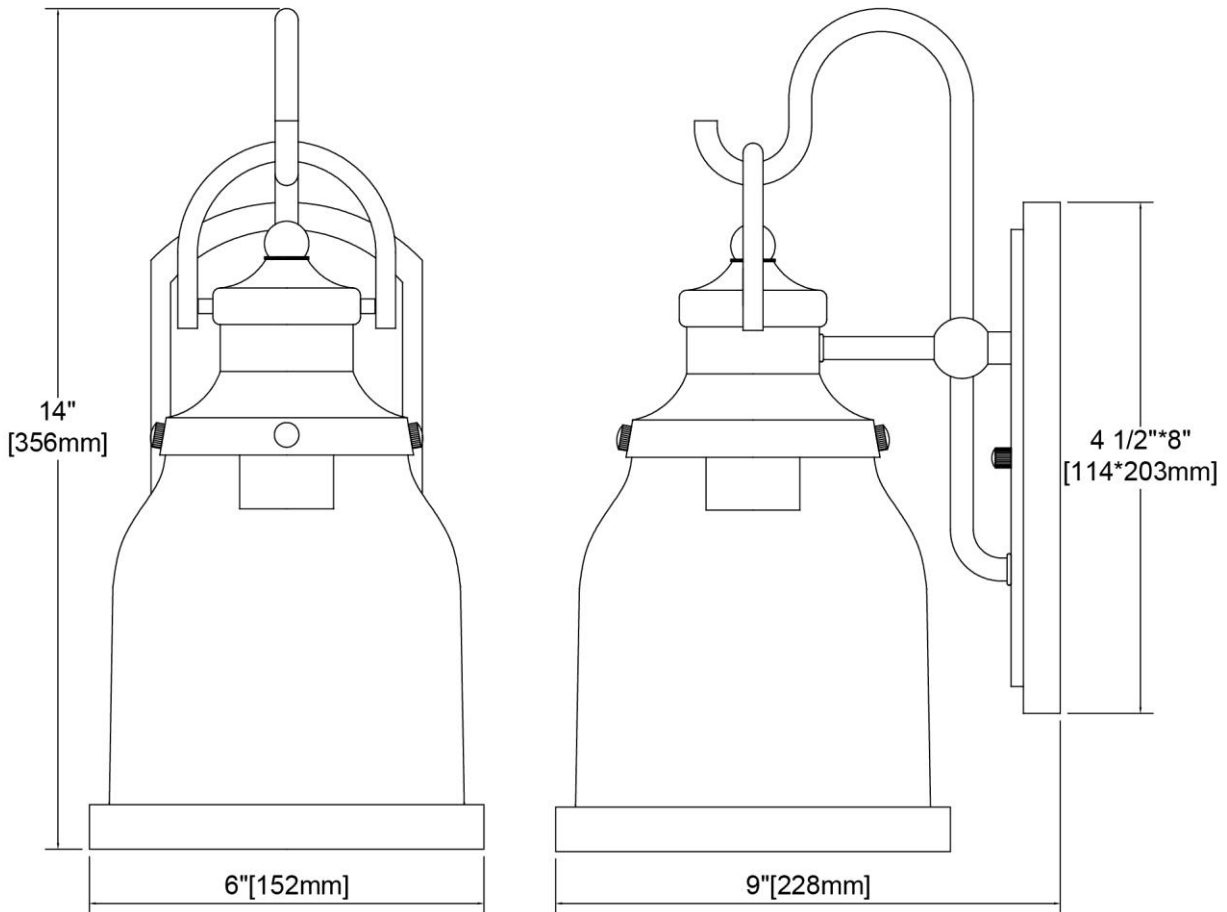

ITEM #:	45420/1
UPC	748119138763
Description	Renford 1-Light Outdoor Sconce in Architectural Bronze with Seedy Glass
Finish	Architectural Bronze
Materials	Glass, Steel
Brand	ELK Lighting
Collection	Renford
Category	Outdoor Lighting
Type	Sconce

ITEM DIMENSIONS				RATINGS & SPECIFICATIONS				
Width	6 inches			Safety Rating	ETL		Certification	Wet locations
Depth	9 inches			ADA Compliant	N/A		Voltage	120 volts
Height	14 inches			BULBS / SOCKETS				
Weight	2 pounds			Quantity	1	Wattage	60 watts	
ADDITIONAL DIMENSIONS				Included	No	Type	A19 (E26 Medium Base)	
Backplate / Canopy	4.5x8			Other	N/A			
HCWO	8 inches			CHAIN / CORD INFORMATION				
Min. Extension	N/A			Chain	N/A	Cord	8 inches	
Max. Extension	N/A			SHADE / GLASS DETAILS				
OVERALL HEIGHT				Shade/Glass Description	Seedy Glass			
Min.	N/A		Max.	N/A				
EXTENSION ROD(S)				Width	6 inches		Height	7 inches
N/A				Width at Top	N/A		Width at Bottom	N/A