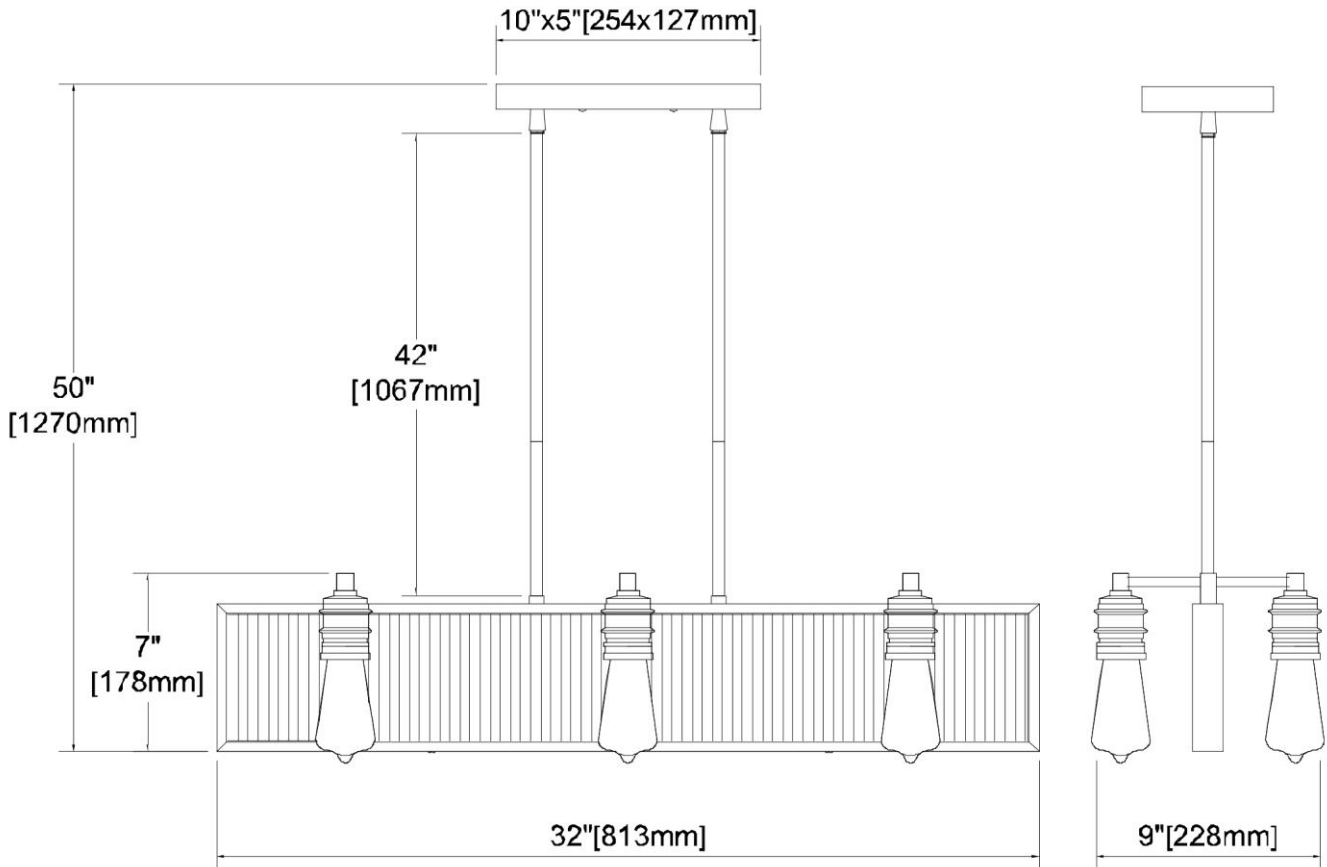


	ITEM #:	15928/6
	UPC	748119135311
	Description	Corrugated Steel 6-Light Linear Chandelier in Weathered Zinc
	Finish	Weathered Zinc, Polished Nickel
	Materials	Steel, Zinc
	Brand	ELK Lighting
	Collection	Corrugated Steel
	Category	Indoor Lighting
	Type	Chandelier

ITEM DIMENSIONS				RATINGS & SPECIFICATIONS				
Width	32 inches			Safety Rating	UL		Certification	Dry locations
Depth	9 inches			ADA Compliant	N/A		Voltage	120 volts
Height	7 inches			BULBS / SOCKETS				
Weight	17 pounds			Quantity	6		Wattage	60 watts
ADDITIONAL DIMENSIONS				Included	No		Type	A19 (E26 Medium Base)
Backplate / Canopy	10x5			Other	N/A			
HCWO	N/A			CHAIN / CORD INFORMATION				
Min. Extension	N/A			Chain	N/A		Cord	84 inches - Black
Max. Extension	N/A			SHADE / GLASS DETAILS				
OVERALL HEIGHT				Shade/Glass Description	No Shade/Glass			
Min.	14 inches		Max.	50 inches				
EXTENSION ROD(S)				Width	N/A		Height	N/A
Rods: 1-6, 1-12, 1-24				Width at Top	N/A		Width at Bottom	N/A