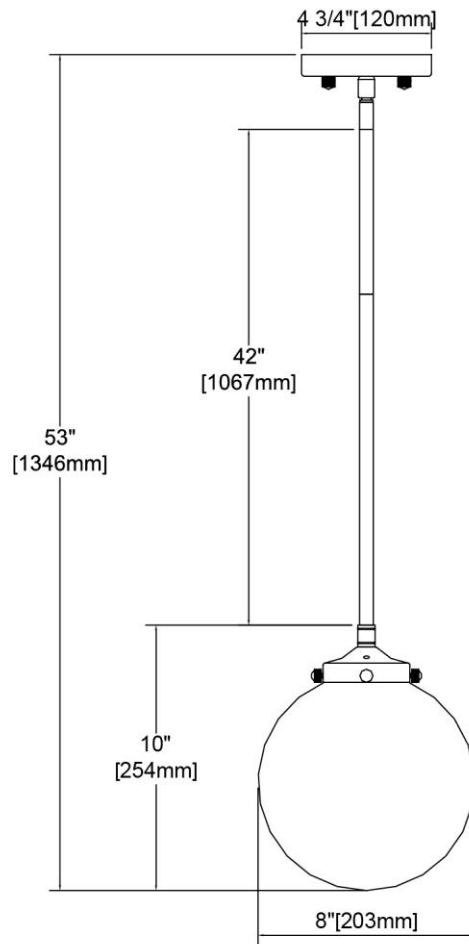


	ITEM #:	15364/1
	UPC	748119134895
	Description	Boudreaux 1-Light Mini Pendant in Polished Nickel with Frosted
	Finish	Polished Nickel
	Materials	Glass, Steel
	Brand	ELK Lighting
	Collection	Boudreaux
	Category	Indoor Lighting
	Type	Mini Pendant

ITEM DIMENSIONS				RATINGS & SPECIFICATIONS				
Width	8 inches			Safety Rating	UL		Certification	Dry locations
Depth	8 inches			ADA Compliant	N/A		Voltage	120
Height	10 inches			BULBS / SOCKETS				
Weight	3 pounds			Quantity	1	Wattage	60 watts	
ADDITIONAL DIMENSIONS				Included	No	Type	A19 (E26 Medium Base)	
Backplate / Canopy	4.75 diameter			Other	N/A			
HCWO	N/A			CHAIN / CORD INFORMATION				
Min. Extension	N/A			Chain	N/A	Cord	72 inches - Black	
Max. Extension	N/A			SHADE / GLASS DETAILS				
OVERALL HEIGHT				Shade/Glass Description	Frosted			
Min.	12 inches	Max.	53 inches					
EXTENSION ROD(S)				Width	8 inches		Height	8 inches
Rods: 1-1, 1-6, 3-12				Width at Top	N/A		Width at Bottom	N/A