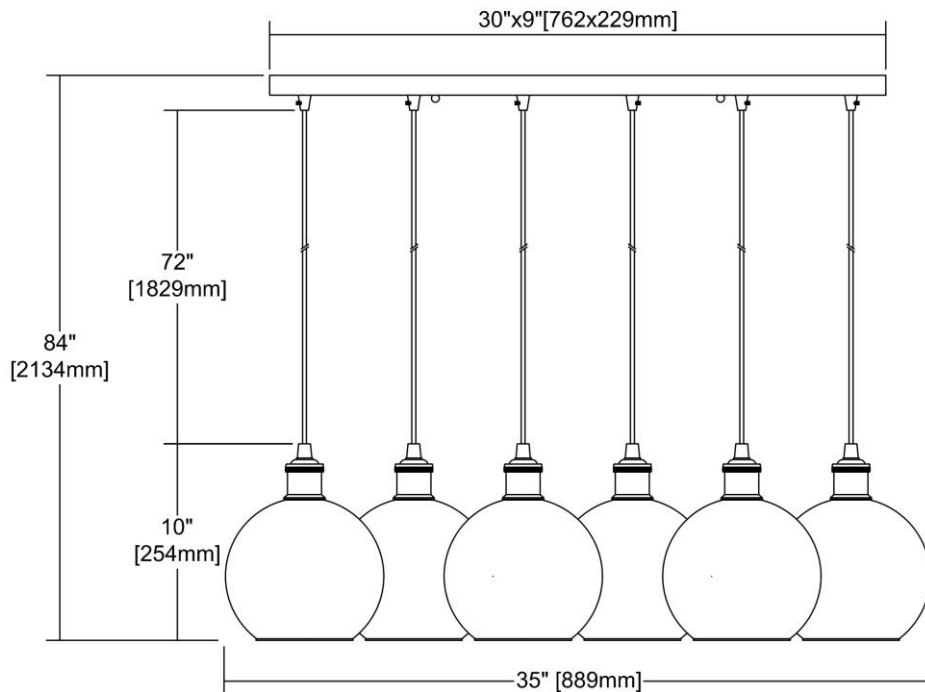

ITEM #:	14530/6RC
UPC	748119117645
Description	Bremington 6-Light Rectangular Pendant Fixture in Oiled Bronze with Clear Glass and Cage
Finish	Oil Rubbed Bronze, Tarnished Brass
Materials	Glass, Metal
Brand	ELK Lighting
Collection	Bremington
Category	Indoor Lighting
Type	Mini Pendant

ITEM DIMENSIONS				RATINGS & SPECIFICATIONS				
Width	30 inches			Safety Rating	UL		Certification	N/A
Depth	30 inches			ADA Compliant	N/A		Voltage	N/A
Height	10 inches			BULBS / SOCKETS				
Weight	26 pounds			Quantity	6	Wattage	60 watts	
ADDITIONAL DIMENSIONS				Included	No		Type	A19 (E26 Medium Base)
Backplate / Canopy	30x9			Other	N/A			
HCWO	N/A			CHAIN / CORD INFORMATION				
Min. Extension	N/A			Chain	N/A		Cord	N/A
Max. Extension	N/A			SHADE / GLASS DETAILS				
OVERALL HEIGHT				Shade/Glass Description	Clear Glass with Perforated Metal Cage			
Min.	N/A	Max.	N/A					
EXTENSION ROD(S)				Width	N/A		Height	N/A
N/A				Width at Top	N/A		Width at Bottom	N/A