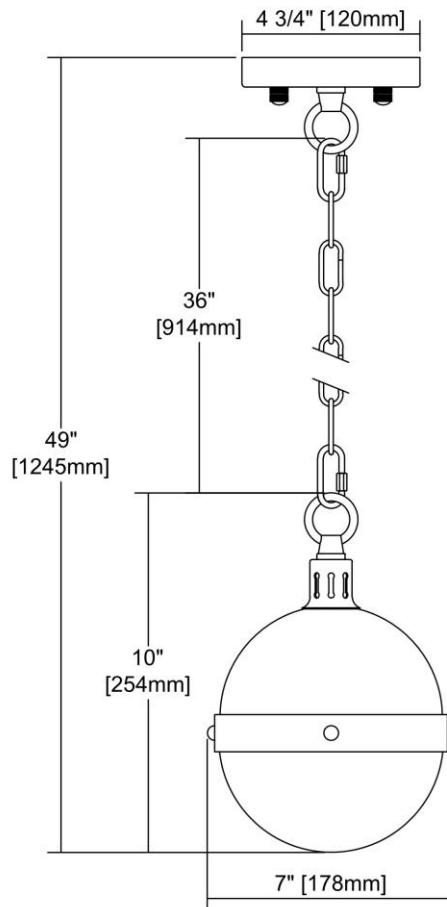


	ITEM #:	14474/1
	UPC	748119115276
	Description	Harmelin 1-Light Mini Pendant in Matte Black and Satin Brass with White Opal Glass
	Finish	Matte Black, Satin Brass
	Materials	Glass, Metal
	Brand	ELK Lighting
	Collection	Harmelin
	Category	Indoor Lighting
	Type	Mini Pendant

ITEM DIMENSIONS				RATINGS & SPECIFICATIONS				
Width	7 inches			Safety Rating	UL		Certification	N/A
Depth	7 inches			ADA Compliant	N/A		Voltage	N/A
Height	10 inches			BULBS / SOCKETS				
Weight	3 pounds			Quantity	1		Wattage	60 watts
ADDITIONAL DIMENSIONS				Included	No		Type	A19 (E26 Medium Base)
Backplate / Canopy	4.75x4.75			Other	N/A			
HCWO	N/A			CHAIN / CORD INFORMATION				
Min. Extension	N/A			Chain	N/A		Cord	N/A
Max. Extension	N/A			SHADE / GLASS DETAILS				
OVERALL HEIGHT				Shade/Glass Description	White Opal Glass			
Min.	N/A		Max.	N/A				
EXTENSION ROD(S)				Width	N/A		Height	N/A
N/A				Width at Top	N/A		Width at Bottom	N/A