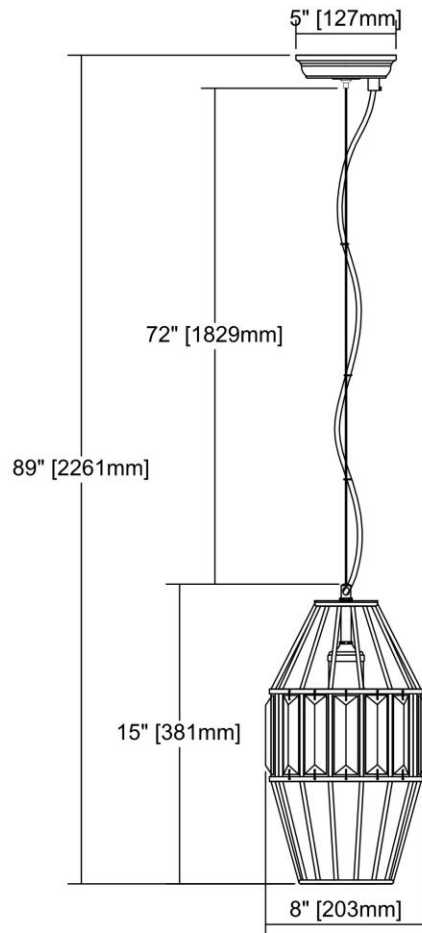


	ITEM #:	14248/1
	UPC	748119101361
	Description	Yardley 1-Light Mini Pendant in Oil Rubbed Bronze with Clear Crystal on a Wire Cage
	Finish	Oil Rubbed Bronze
	Materials	Crystal, Metal
	Brand	ELK Lighting
	Collection	Yardley
	Category	Indoor Lighting
	Type	Mini Pendant

ITEM DIMENSIONS				RATINGS & SPECIFICATIONS				
Width	8 inches			Safety Rating	UL		Certification	N/A
Depth	8 inches			ADA Compliant	N/A		Voltage	N/A
Height	15 inches			BULBS / SOCKETS				
Weight	5 pounds			Quantity	1		Wattage	60 watts
ADDITIONAL DIMENSIONS				Included	No		Type	A19 (E26 Medium Base)
Backplate / Canopy	5x5			Other	N/A			
HCWO	N/A			CHAIN / CORD INFORMATION				
Min. Extension	N/A			Chain	N/A		Cord	N/A
Max. Extension	N/A			SHADE / GLASS DETAILS				
OVERALL HEIGHT				Shade/Glass Description	Clear Crystal Shade on Wire Cage			
Min.	N/A		Max.	N/A				
EXTENSION ROD(S)				Width	N/A		Height	N/A
N/A				Width at Top	N/A		Width at Bottom	N/A