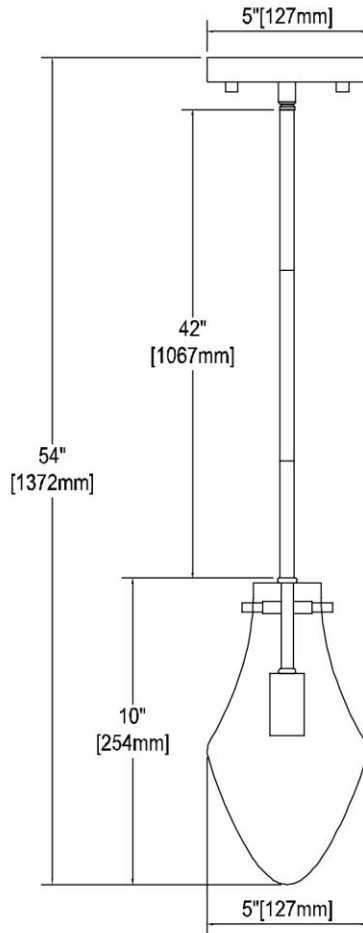


	ITEM #:	12295/1
	UPC	748119138268
	Description	Culmination 1-Light Mini Pendant in Weathered Zinc with Clear Glass
	Finish	Weathered Zinc
	Materials	Glass, Steel
	Brand	ELK Lighting
	Collection	Culmination
	Category	Indoor Lighting
	Type	Mini Pendant

ITEM DIMENSIONS				RATINGS & SPECIFICATIONS				
Width	5 inches			Safety Rating	UL		Certification	Damp locations
Depth	5 inches			ADA Compliant	N/A		Voltage	120 volts
Height	10 inches			BULBS / SOCKETS				
Weight	3 pounds			Quantity	1	Wattage	60 watts	
ADDITIONAL DIMENSIONS				Included	No	Type	Torpedo (E12 Candelabra Base)	
Backplate / Canopy	5 diameter			Other	N/A			
HCWO	N/A			CHAIN / CORD INFORMATION				
Min. Extension	N/A			Chain	N/A		Cord	72 inches
Max. Extension	N/A			SHADE / GLASS DETAILS				
OVERALL HEIGHT				Shade/Glass Description	Clear Glass			
Min.	18 inches	Max.	54 inches					
EXTENSION ROD(S)				Width	5 inches		Height	10 inches
Rods: 1-6, 3-12				Width at Top	N/A		Width at Bottom	N/A