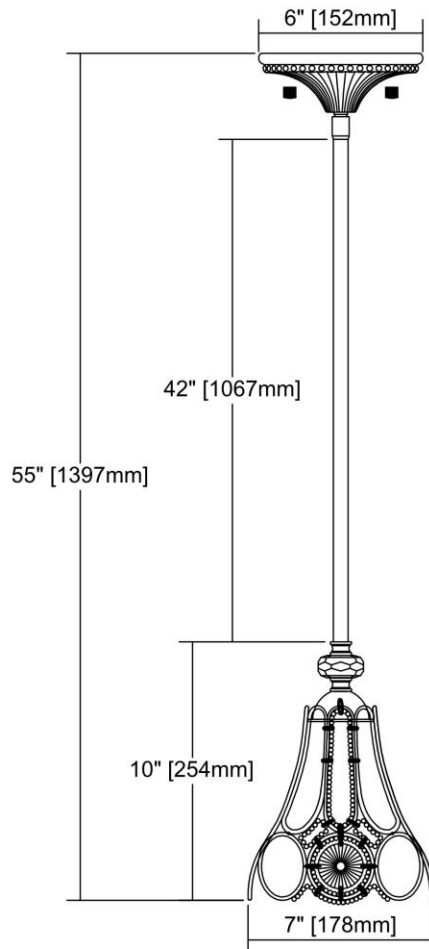


	ITEM #:	12031/1
	UPC	748119099705
	Description	Christina 1-Light Mini Pendant in Mocha with Clear Crystal
	Finish	Mocha
	Materials	Crystal, Metal
	Brand	ELK Lighting
	Collection	Christina
	Category	Indoor Lighting
	Type	Mini Pendant

ITEM DIMENSIONS				RATINGS & SPECIFICATIONS				
Width	7 inches			Safety Rating	UL		Certification	N/A
Depth	7 inches			ADA Compliant	N/A		Voltage	N/A
Height	10 inches			BULBS / SOCKETS				
Weight	3 pounds			Quantity	1		Wattage	60 watts
ADDITIONAL DIMENSIONS				Included	No		Type	A19 (E26 Medium Base)
Backplate / Canopy	N/A			Other	N/A			
HCWO	N/A			CHAIN / CORD INFORMATION				
Min. Extension	N/A			Chain	N/A		Cord	N/A
Max. Extension	N/A			SHADE / GLASS DETAILS				
OVERALL HEIGHT				Shade/Glass Description	Clear Crystal			
Min.	N/A		Max.	N/A				
EXTENSION ROD(S)				Width	N/A		Height	N/A
N/A				Width at Top	N/A		Width at Bottom	N/A