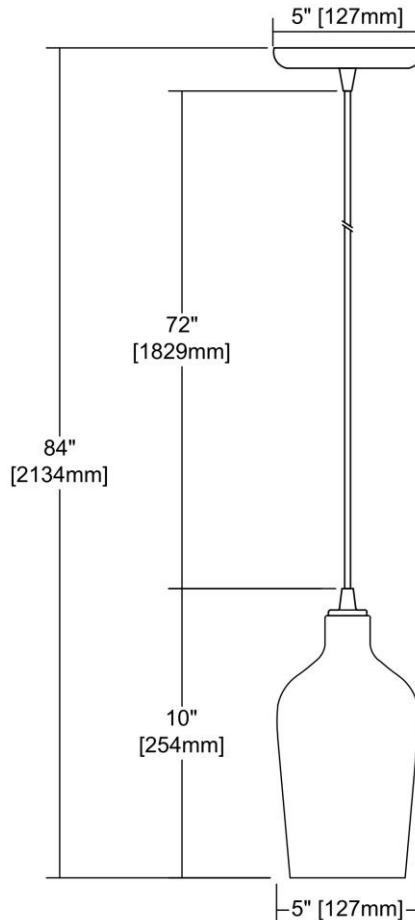

	<b>ITEM #:</b>	10840/1
	<b>UPC</b>	748119109503
	<b>Description</b>	Hammered Glass 1-Light Mini Pendant in Oiled Bronze with Amber-plated Hammered Glass
	<b>Finish</b>	Oil Rubbed Bronze
	<b>Materials</b>	Glass, Metal
	<b>Brand</b>	ELK Lighting
	<b>Collection</b>	Hammered Glass
	<b>Category</b>	Indoor Lighting
	<b>Type</b>	Mini Pendant

ITEM DIMENSIONS				RATINGS & SPECIFICATIONS				
<b>Width</b>	5 inches			<b>Safety Rating</b>	UL		<b>Certification</b>	N/A
<b>Depth</b>	5 inches			<b>ADA Compliant</b>	N/A		<b>Voltage</b>	N/A
<b>Height</b>	10 inches			<b>BULBS / SOCKETS</b>				
<b>Weight</b>	2 pounds			<b>Quantity</b>	1	<b>Wattage</b>	60 watts	
<b>ADDITIONAL DIMENSIONS</b>				<b>Included</b>	No		<b>Type</b>	A19 (E26 Medium Base)
<b>Backplate / Canopy</b>	5x5			<b>Other</b>	N/A			
<b>HCWO</b>	N/A			<b>CHAIN / CORD INFORMATION</b>				
<b>Min. Extension</b>	N/A			<b>Chain</b>	N/A		<b>Cord</b>	N/A
<b>Max. Extension</b>	N/A			<b>SHADE / GLASS DETAILS</b>				
<b>OVERALL HEIGHT</b>				<b>Shade/Glass Description</b>	Amber-plated Hammered Glass			
<b>Min.</b>	N/A	<b>Max.</b>	N/A					
<b>EXTENSION ROD(S)</b>				<b>Width</b>	N/A		<b>Height</b>	N/A
N/A				<b>Width at Top</b>	N/A		<b>Width at Bottom</b>	N/A