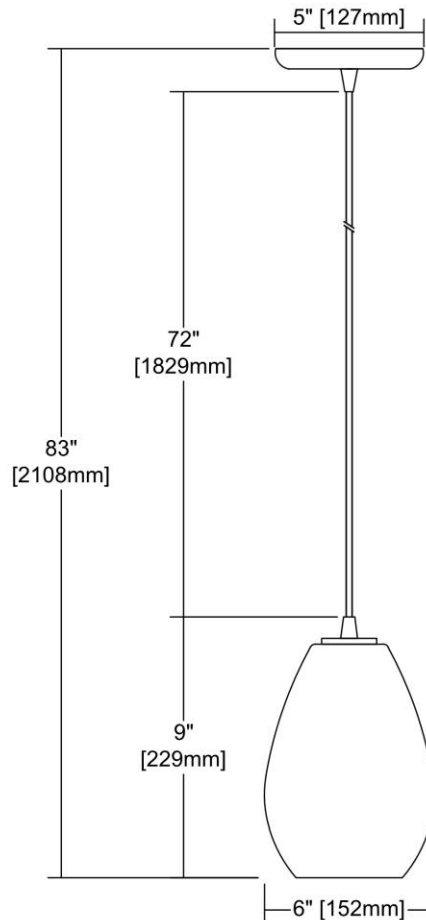


	ITEM #:	10760/1
	UPC	748119109411
	Description	Lagoon 1-Light Mini Pendant in Satin Nickel with Clear Water Glass
	Finish	Satin Nickel
	Materials	Glass, Metal
	Brand	ELK Lighting
	Collection	Lagoon
	Category	Indoor Lighting
	Type	Mini Pendant

ITEM DIMENSIONS				RATINGS & SPECIFICATIONS				
Width	6 inches			Safety Rating	UL		Certification	N/A
Depth	6 inches			ADA Compliant	N/A		Voltage	N/A
Height	9 inches			BULBS / SOCKETS				
Weight	2 pounds			Quantity	1	Wattage	60 watts	
ADDITIONAL DIMENSIONS				Included	No		Type	A19 (E26 Medium Base)
Backplate / Canopy	5x5			Other	N/A			
HCWO	N/A			CHAIN / CORD INFORMATION				
Min. Extension	N/A			Chain	N/A		Cord	N/A
Max. Extension	N/A			SHADE / GLASS DETAILS				
OVERALL HEIGHT				Shade/Glass Description	Clear Water Glass			
Min.	N/A		Max.	N/A				
EXTENSION ROD(S)				Width	N/A		Height	N/A
N/A				Width at Top	N/A		Width at Bottom	N/A