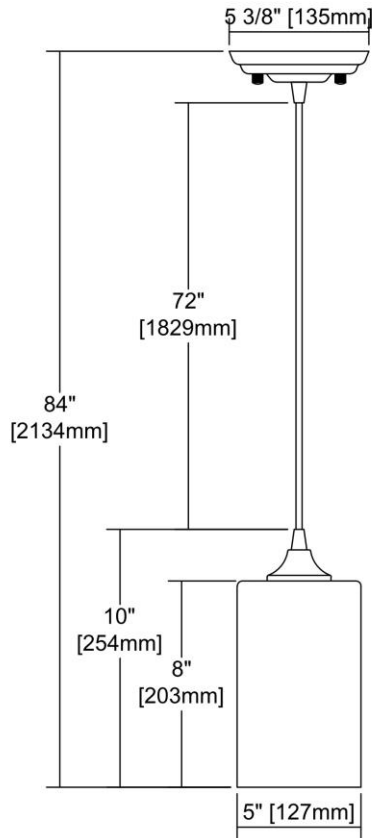

ITEM #:	10508/1
UPC	748119111971
Description	Illusions 1-Light Mini Pendant in Satin Nickel with 3-D Starburst Glass
Finish	Satin Nickel
Materials	Glass, Metal
Brand	ELK Lighting
Collection	Illusions
Category	Indoor Lighting
Type	Mini Pendant

ITEM DIMENSIONS				RATINGS & SPECIFICATIONS				
Width	5 inches			Safety Rating	UL		Certification	N/A
Depth	5 inches			ADA Compliant	N/A		Voltage	N/A
Height	10 inches			BULBS / SOCKETS				
Weight	2 pounds			Quantity	1		Wattage	60 watts
ADDITIONAL DIMENSIONS				Included	No		Type	A19 (E26 Medium Base)
Backplate / Canopy	5x5			Other	N/A			
HCWO	N/A			CHAIN / CORD INFORMATION				
Min. Extension	N/A			Chain	N/A		Cord	N/A
Max. Extension	N/A			SHADE / GLASS DETAILS				
OVERALL HEIGHT				Shade/Glass Description	3-D Starburst Glass			
Min.	N/A		Max.	N/A				
EXTENSION ROD(S)				Width	N/A		Height	N/A
N/A				Width at Top	N/A		Width at Bottom	N/A