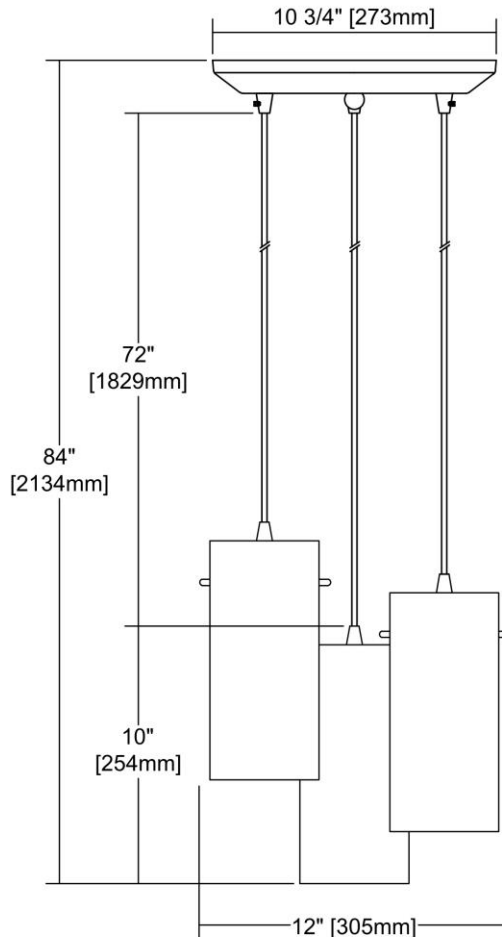

				ITEM #: 10447/3				
				UPC 748119123394				
				Description Capri 3-Light Triangular Pendant Fixture in Satin Nickel with Gray Capiz Shells on Glass				
				Finish Satin Nickel				
				Materials Capiz Shells, Glass, Metal				
				Brand ELK Lighting				
				Collection Capri				
				Category Indoor Lighting				
				Type Mini Pendant				
ITEM DIMENSIONS				RATINGS & SPECIFICATIONS				
Width	12 inches			Safety Rating	N/A		Certification	N/A
Depth	12 inches			ADA Compliant	N/A		Voltage	N/A
Height	10 inches			BULBS / SOCKETS				
Weight	7 pounds			Quantity	3	Wattage	60 watts	
ADDITIONAL DIMENSIONS				Included	No		Type	A19 (E26 Medium Base)
Backplate / Canopy	10x10			Other	N/A			
HCWO	N/A			CHAIN / CORD INFORMATION				
Min. Extension	N/A			Chain	N/A		Cord	N/A
Max. Extension	N/A			SHADE / GLASS DETAILS				
OVERALL HEIGHT				Shade/Glass Description	Grey Capiz Shells on Glass			
Min.	N/A		Max.	N/A				
EXTENSION ROD(S)				Width	N/A		Height	N/A
N/A				Width at Top	N/A		Width at Bottom	N/A