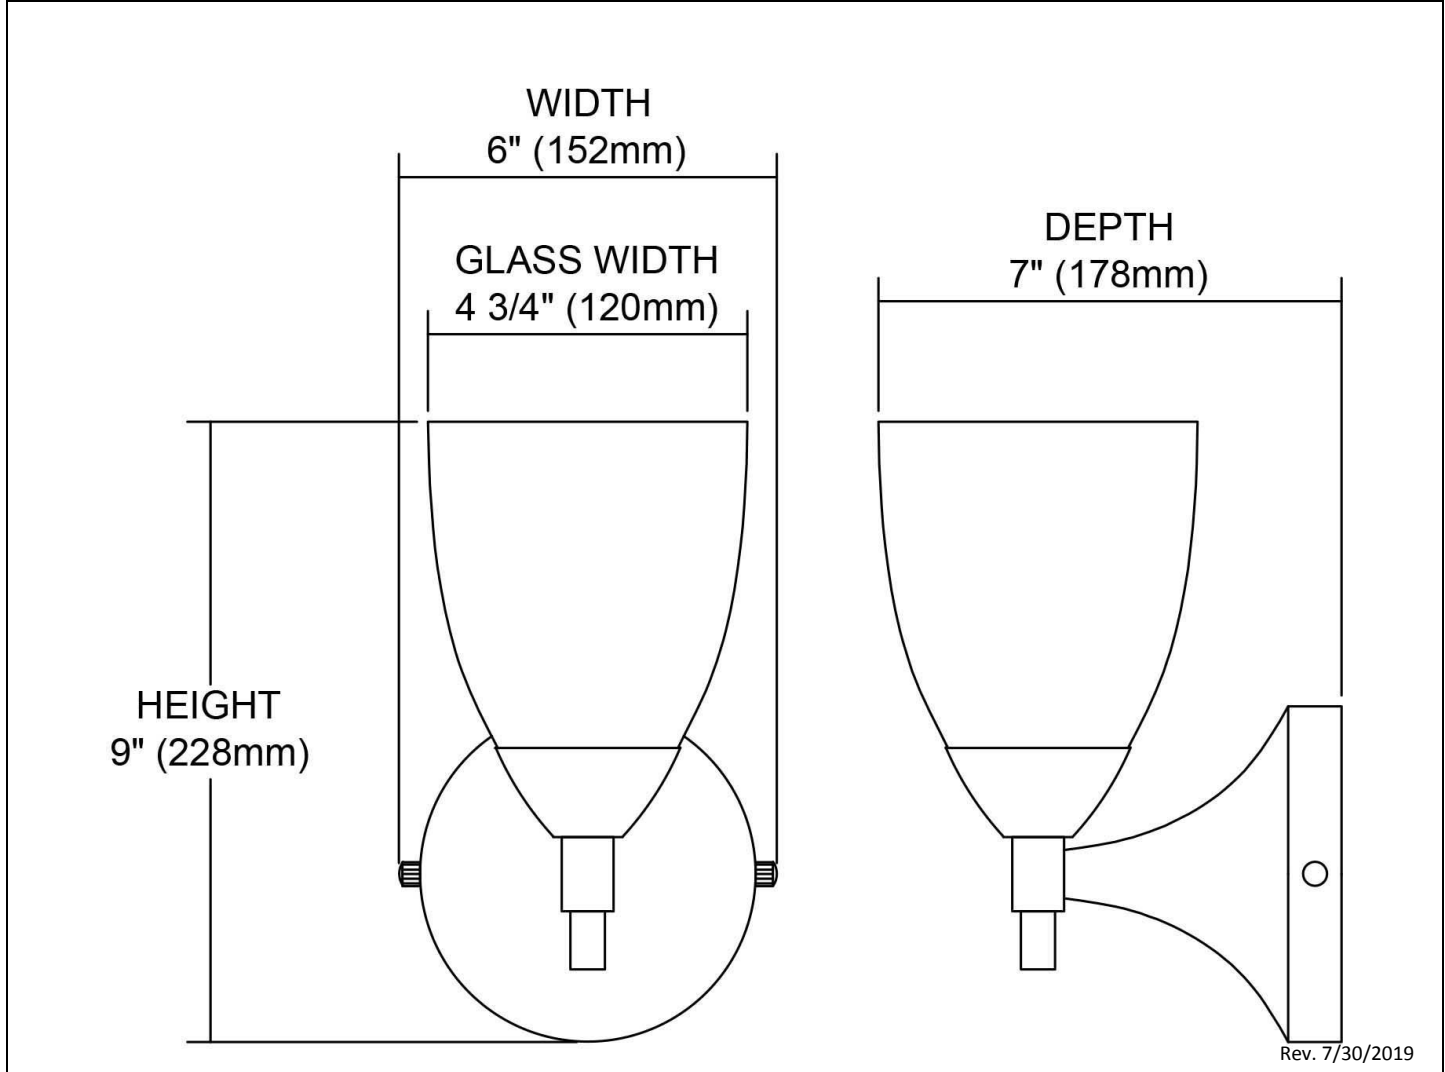


	ITEM #:	10150/1DR-CR-LED
	UPC	748119053561
	Description	Celina 1-Light Wall Lamp in Dark Rust with Creme Glass - Includes LED Bulb
	Finish	Dark Rust
	Materials	Glass, Metal
	Brand	ELK Lighting
	Collection	Celina
	Category	Indoor Lighting
	Type	Sconce

ITEM DIMENSIONS				RATINGS & SPECIFICATIONS				
Width	5.5 inches			Safety Rating	N/A		Certification	Dry locations
Depth	7 inches			ADA Compliant	N/A		Voltage	N/A
Height	9 inches			BULBS / SOCKETS				
Weight	2 pounds			Quantity	1	Wattage	9.5 watts	
ADDITIONAL DIMENSIONS				Included	Yes		Type	A19 LED (E26 Medium Base)
Backplate / Canopy	5 diameter			Other	N/A			
HCWO	N/A			CHAIN / CORD INFORMATION				
Min. Extension	N/A			Chain	N/A		Cord	N/A
Max. Extension	N/A			SHADE / GLASS DETAILS				
OVERALL HEIGHT				Shade/Glass Description	Creme Glass			
Min.	N/A		Max.	N/A				
EXTENSION ROD(S)				Width	5 inches		Height	7 inches
N/A				Width at Top	5 inches		Width at Bottom	5 inches