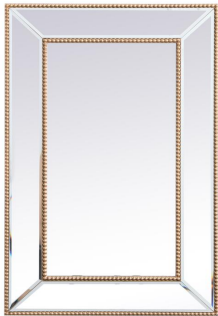

PRODUCT SPECIFICATION SHEET

Iris COLLECTION

Wood frame Rectangle Mirror 32 inch Antique Silver finish

Item No: MR33272S
(Antique Silver)

Item No: MR33272G
(Antique Gold)

Item No: MR33272BL
(Blue)

Available Finishes

Dimensions

length	32
width	1.18
height	72
product weight	48.51

Specifications

Finish	3 Finishes
mount type	wall mounted
shape	rectangle
orientation	horizontal and vertical
framed	yes
frame material details	wood
power source	none
magnifying	none
storage included	no
installation hardware included	no
Warranty	1 Year Limited
Shipment Type	LTL