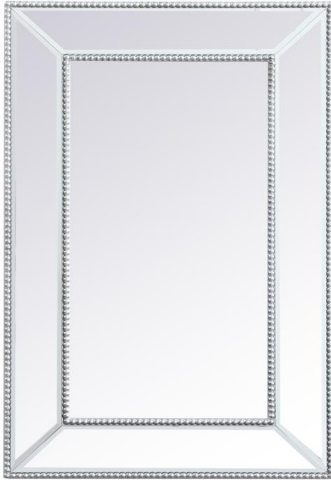

PRODUCT SPECIFICATION SHEET

Iris COLLECTION

Wood frame Rectangle Mirror 32 inch Antique Silver finish

Item No: MR33272S
(Antique Silver)

Item No: MR33272G
(Antique Gold)

Item No: MR33272BL
(Blue)

Available Finishes

Dimensions

length	32
width	1.18
height	72
product weight	48.51

Specifications

Finish	3 Finishes
mount type	wall mounted
shape	rectangle
orientation	horizontal and vertical
framed	yes
frame material details	wood
power source	none
magnifying	none
storage included	no
installation hardware included	no
Warranty	1 Year Limited
Shipment Type	LTL