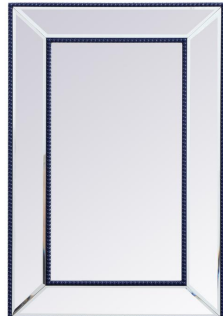

PRODUCT SPECIFICATION SHEET

Iris COLLECTION

Wood frame Rectangle Mirror 32 inch Antique Silver finish

Item No: MR33272S
(Antique Silver)

Item No: MR33272G
(Antique Gold)

Item No: MR33272BL
(Blue)

Available Finishes

Dimensions

length	32
width	1.18
height	72
product weight	48.51

Specifications

Finish	3 Finishes
mount type	wall mounted
shape	rectangle
orientation	horizontal and vertical
framed	yes
frame material details	wood
power source	none
magnifying	none
storage included	no
installation hardware included	no
Warranty	1 Year Limited
Shipment Type	LTL