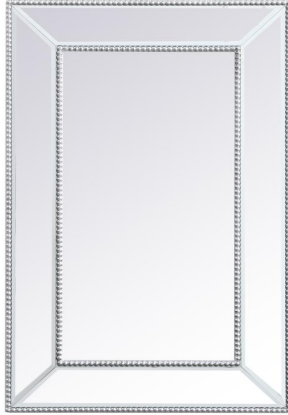

PRODUCT SPECIFICATION SHEET

Iris COLLECTION

Wood frame Rectangle Mirror 20 inch Antique Silver finish

Item No: MR32032S
(Antique Silver)

Item No: MR32032G
(Antique Gold)

Item No: MR32032BL
(Blue)

Available Finishes

Dimensions

length	20
width	1
height	32
product weight	13.23

Specifications

Finish	3 Finishes
mount type	wall mounted
shape	rectangle
orientation	horizontal and vertical
framed	yes
frame material details	wood
power source	none
magnifying	none
storage included	no
installation hardware included	no
Warranty	1 Year Limited
Shipment Type	Small Parcel