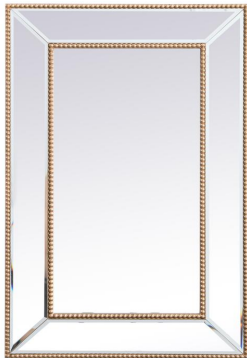

PRODUCT SPECIFICATION SHEET

Iris COLLECTION

Wood frame Rectangle Mirror 20 inch Antique Silver finish

Item No: MR32032S
(Antique Silver)

Item No: MR32032G
(Antique Gold)

Item No: MR32032BL
(Blue)

Available Finishes

Dimensions

length	20
width	1
height	32
product weight	13.23

Specifications

Finish	3 Finishes
mount type	wall mounted
shape	rectangle
orientation	horizontal and vertical
framed	yes
frame material details	wood
power source	none
magnifying	none
storage included	no
installation hardware included	no
Warranty	1 Year Limited
Shipment Type	Small Parcel