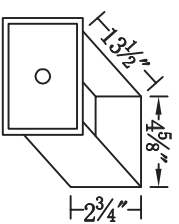

Side view

Drawer Interior Size