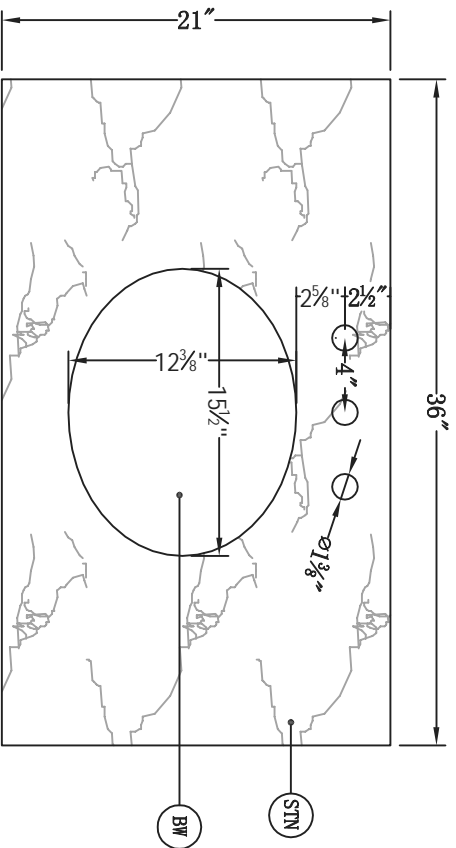

Front view

Side view

Top view

Drawer Interior Size

KD leg orientation diagram

DWG. NO.	
MODEL NO:	VF-1101
SPEC NO:	
QUANTITY:	
DATE:	
CHECKED BY:	
FOR PROPOSAL ONLY ALL DIMENSIONS TO BE VERIFIED	
PROJECT:	
COLOR:	
FINISH:	
REVISIONS	
1	
2	
3	
4	
5	
6	
 ELEGANT FURNITURE & LIGHTING™	
500-550 E. Erie Avenue Philadelphia PA 19134 1-888-388-3390	