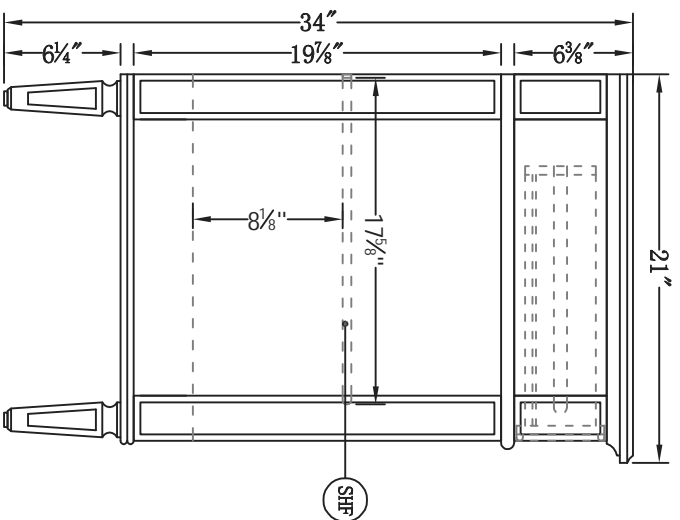

Side view

KD leg orientation diagram

DWG. NO.	
MODEL NO:	VF-1101
SPEC NO:	
QUANTITY:	
DATE:	
CHECKED BY:	
FOR PROPOSAL ONLY ALL DIMENSIONS TO BE VERIFIED	
PROJECT:	
COLOR:	
FINISH:	
REVISIONS	
1	
2	
3	
4	
5	
6	
ELEGANT FURNITURE & LIGHTING™	
500-550 E. Erie Avenue Philadelphia PA 19134 1-888-388-3390