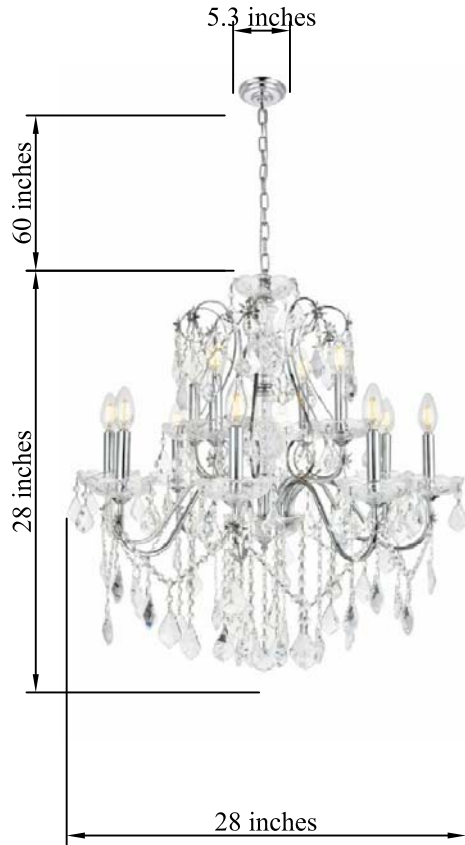

PRODUCT SPECIFICATION SHEET

ST.FRANCIS COLLECTION

ST.FRANCIS 12-Light Chrome Chandelier Clear Royal Cut Crystal

Chrome
Item No:2015D28C

Gold
Item No:2015D28G

Dark Bronze
Item No:2015D28DB

Available Finishes

The Collection is composed of Chandeliers
and Wall Sconces

Dimensions

Canopy Size(in)	D5.3"H1.2"
Chain/Rod Length	60"
Length	N/A
Width	28"
Height	28"
Maximum Height	88"

Specifications

Finish	3 Finishes
Material	Iron / Glass / Crystal
Crystal / Glass Color	Clear
Type	Chandelier
Hanging Device	Chain
Voltage	110-125V
Dimmable	No
Warranty	1 Year Limited
Shipment Type	Small Parcel

Bulb / Socket

Socket Type	E12
Number of Lights	12
Wattage/Bulb	40W
Included	No

Installation

Indoor/Outdoor	Indoor
Dry/Wet/Damp	Dry
Weight	23.6 LBS
Wire Length	116"
Safety Rating	UL Listed