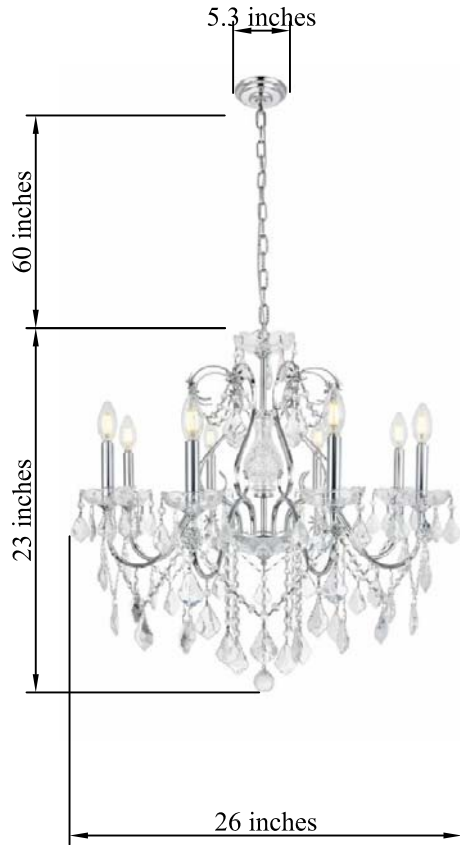

PRODUCT SPECIFICATION SHEET

ST.FRANCIS COLLECTION

ST.FRANCIS 8-Light Chrome Chandelier Clear Royal Cut Crystal

Chrome
Item No:2015D26C

Gold
Item No:2015D26G

Dark Bronze
Item No:2015D26DB

Available Finishes

The Collection is composed of Chandeliers
and Wall Sconces

Dimensions

Canopy Size(in)	D5.3"H1.2"
Chain/Rod Length	60"
Length	N/A
Width	26"
Height	23"
Maximum Height	83"

Specifications

Finish	3 Finishes
Material	Iron / Glass / Crystal
Crystal / Glass Color	Clear
Type	Chandelier
Hanging Device	Chain
Voltage	110-125V
Dimmable	No
Warranty	1 Year Limited
Shipment Type	Small Parcel

Bulb / Socket

Socket Type	E12
Number of Lights	8
Wattage/Bulb	40W
Included	No

Installation

Indoor/Outdoor	Indoor
Dry/Wet/Damp	Dry
Weight	17.9 LBS
Wire Length	116"
Safety Rating	UL Listed