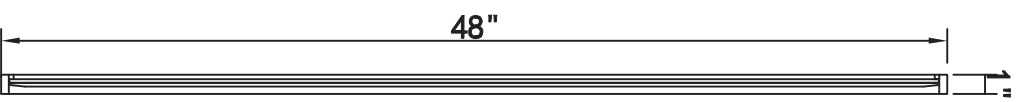

Front view

Side view

DWG. NO.

MODEL NO: MR4063BR

SPEC NO:

QUANTITY:

DATE:

CHECKED BY:

FOR PROPOSAL ONLY ALL DIMENSIONS TO BE VERIFIED

PROJECT:

COLOR:

FINISH:

REVISIONS

1	
2	
3	
4	
5	
6	

500-550 E. Erie Avenue
 Philadelphia PA 19134
 1-888-388-3390

Model #	MR4068BR	Product Type	Mirror	Product Width (in)	48	Product Depth (in)	1	Product Height (in)	48
Mirror Width	47.25"	Mirror Depth	0.16"	Mirror Height	47.25"	Frame Shape	Round	Orientation	Vertical and Horizontal
Frame finish	Brass	Frame material	Metal and MDF	Mounting / attachment type	Brackets	Number of brackets	1	Beveled glass	Yes
Frameless	No	Package LENGTH	52.75	Package WIDTH	53.25	Package HEIGHT	4.5	Package Weight	72.6
Product weight	39.6	Shipment Type	Small Parcel						