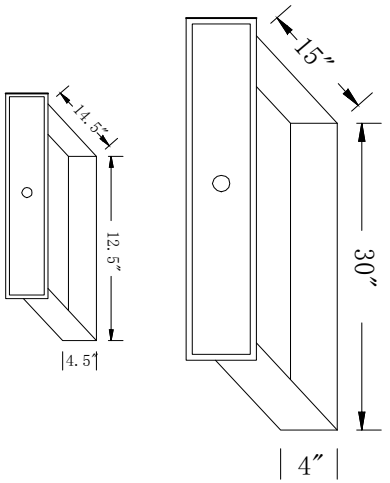

Front view

Side view

Top view

Drawer Interior Size

DWG. NO. :

MODEL NO. :
MF91007

ALTERATIONS

1	
2	
3	
4	

FOR PROPOSAL ONLY ALL DIMENSIONS TO BE VERIFIED

SCALE:

DWG. BY:

CHECKED BY:

DATE: Jun20th, 2017

PROJECT:

Qty:

Color: