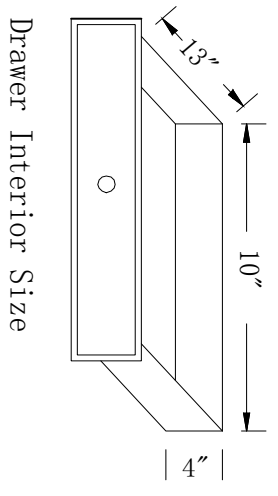

Front view

Side view

Top view

Drawer Interior Size

DWG. NO. :
MODEL NO. : MF91006

ALTERATIONS

1	
2	
3	
4	

FOR PROPOSAL ONLY ALL DIMENSIONS TO BE VERIFIED

SCALE:

DWG. BY:

CHECKED BY:

DATE: Jun20th, 2017

PROJECT:

Qty:

Color:

DRAWNGTTLE: