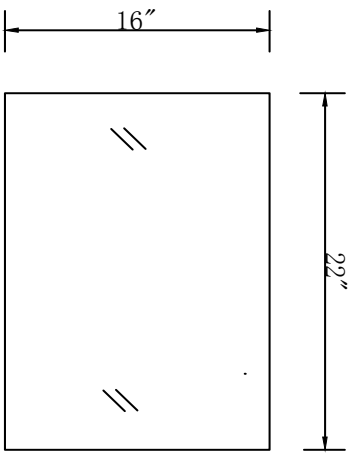

Front view

Side view

Top view

Drawer Interior Size

DWG. NO. :
MODEL NO. : MF91006

ALTERATIONS

1	
2	
3	
4	

FOR PROPOSAL ONLY ALL DIMENSIONS TO BE VERIFIED