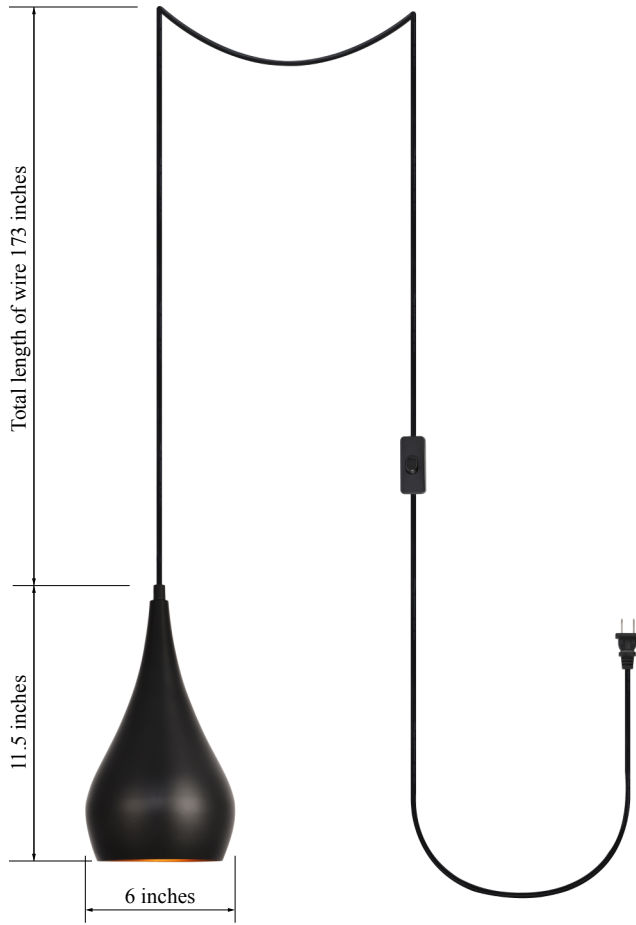

PRODUCT SPECIFICATION SHEET

NORA COLLECTION

Nora 1-Light Pendant lamp Aluminium Shade

Black
Item No:LDPG2001

Dimensions

Canopy Size(in)	N/A
Chain/Rod Length	150"
Length	N/A
Width	6"
Height	11.5"
Maximum Height	161.5"

Specifications

Finish	4 Finishes
Material	Aluminium
Glass Color	N/A
Type	Pendant lamp
Hanging Device	Cord
Voltage	110-125V
Dimmable	Yes
Warranty	1 Year Limited
Shipment Type	Small Parcel

Bulb / Socket

Socket Type	E26
Number of Lights	1
Wattage/Bulb	40W
Included	No

Installation

Indoor/Outdoor	Indoor
Dry/Wet/Damp	Dry
Weight	1 LBS
Wire Length	173"
Safety Rating	N/A

Honey Gold
Item No:LDPG2001HG

Burnished Nickel
Item No:LDPG2001BN

White
Item No:LDPG2001WH

Available Finishes